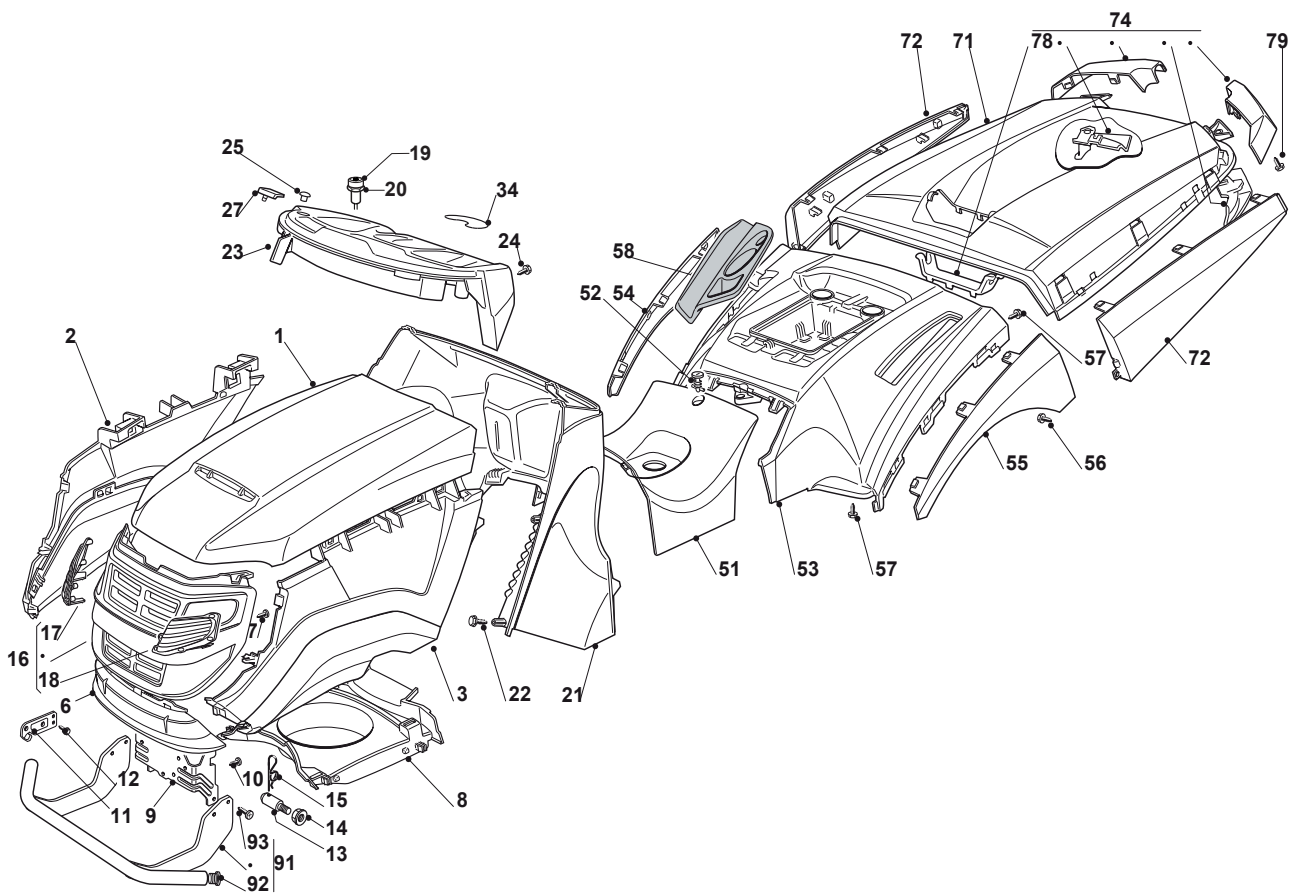

Fig.	Q.ty	Part No	Description	Notes
1	1	325076871/0	Upper Engine Hood Red	
2	1	382394620/0	Hood, Right	
3	1	382394621/0	Hood, Left	
4	1	382394618/0	Hood, Front	
5	1	325410878/0	Grill	
6	1	325076877/0	Lower Red Hood, Front	
7	6	112735403/0	Screw	
8	1	325108031/0	Conveyor	
9	1	325774301/2	Engine Hood Support	
10	5	112735403/0	Screw	
11	2	325547159/1	Plate	
12	4	112731580/0	Screw	
13	2	125510079/1	Pin	
14	2	112293201/0	Nut	
15	1	124487998/0	Cotter Pin	
16	1	325605003/0	Button	
17	1	325256250/0	Screw Ring	
21	1	325785228/1	Dashboard Support	
22	7	112735403/0	Screw	
23	1	325120250/0	Dashboard, Red (No Cruise Control)	
23	1	325120251/0	Dashboard, Red (Cruise Control)	
23	1	325120255/0	Dashboard, Black (No Cruise Control)	
23	1	325120256/0	Dashboard, Black (Cruise Control)	
24	4	112728440/0	Screw	
25	2	125120200/0	Cap	
27	2	125260000/0	Grommet	
34	1	325207185/0	Cover	
51	1	325110386/0	Red Central Cover	
52	1	125580020/2	Stake	
53	1	325109744/0	Red Wheels Cover	
54	1	325109753/0	Right Wheel Cover	
55	1	325109752/0	Left Wheel Cover	
56	2	112728686/0	Screw	
57	4	112735402/0	Screw	
58	1	325207184/0	Cover	
71	1	325110302/0	Red Grass-Catcher Cover	
72	1	382110255/0	Cover Assy	
74	1	382110259/0	Angles Assy	
78	1	325394009/0	Handle Cover	
79	4	112735403/0	Screw	
91	1	382869039/0	Muffler Protection	
92	2	118737860/0	Cap	
93	4	112734995/0	Screw	