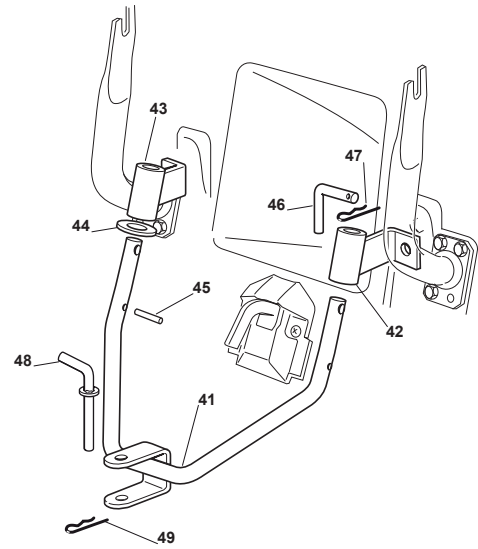

Fig.	Q.ty	Part No	Description	Notes
2	1	382400003/1	Ejection Guard	
3	1	325869043/0	Rear Support	
4	2	118566112/0	Push Road	
5	2	112689515/0	Screw	
6	2	112154510/0	Nut	
7	2	125510022/0	Pin	
8	2	124487998/0	Cotter Pin	
9	1	124487999/0	Spring Pin	
31	2	325869079/0	Coupling Rod	
32	8	112793102/0	Screw	
33	8	112155000/0	Nut	
41	1	382033113/0	Rod	
42	1	382774265/0	Bracket Right Hitch Support	
43	1	382774267/0	Bracket Left Hitch Support	
44	2	112521395/0	Washer	
45	2	112620305/0	Elastic Pin	
46	2	125510118/0	Pin	
47	2	124487997/0	Cotter Pin	
48	1	125510021/1	Hitch Pin	
49	1	124487999/0	Spring Pin	
72	1	125140092/0	Mulching Deflector	
73	1	325394019/0	Handle	
74	1	125510077/0	Pin	
75	1	125430245/0	Spring	
76	1	112735405/0	Screw	
77	1	325280000/1	Handgrip	
78	1	125840011/1	Tie Rod	
79	2	125253004/0	Mulch.Kit Fixing Hook	