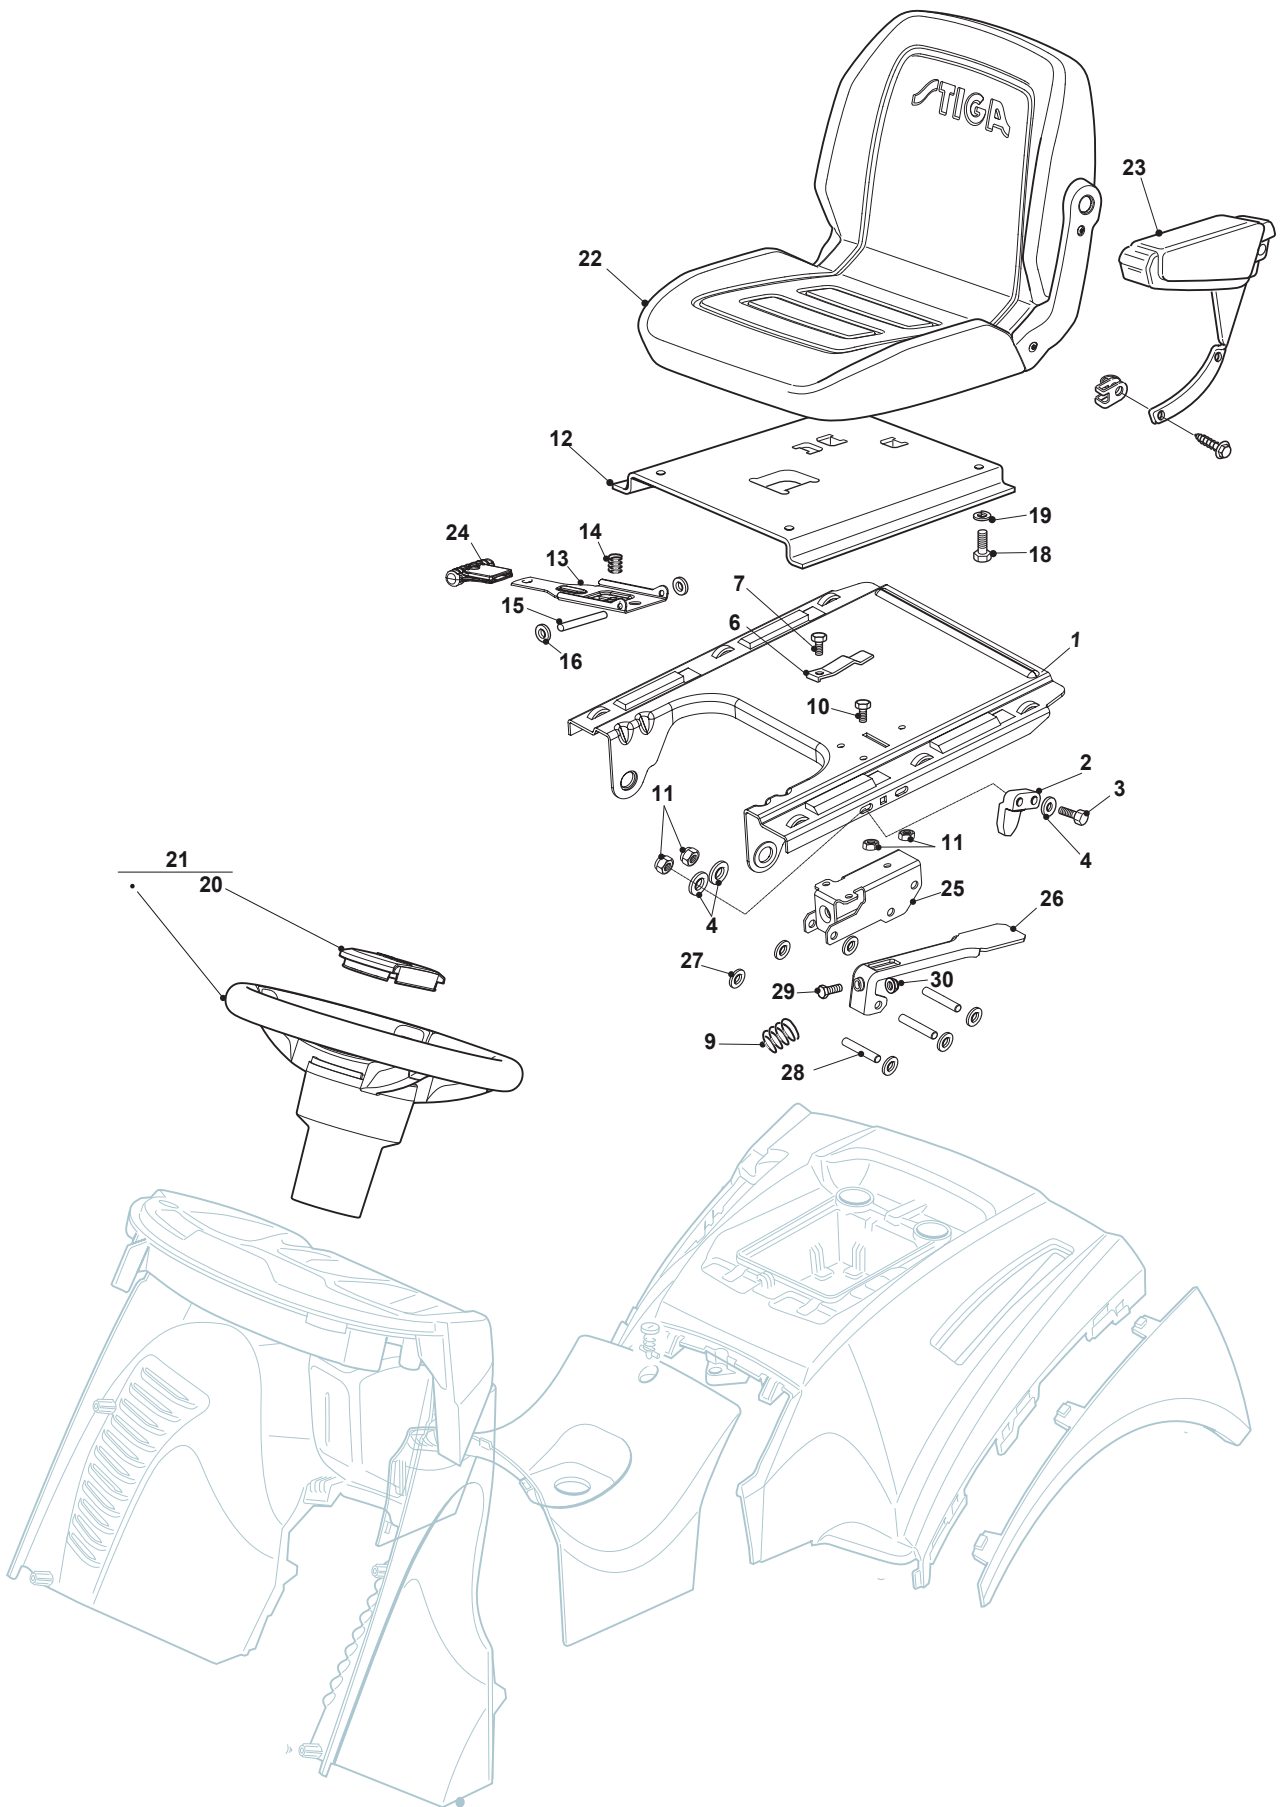

Fig.	Q.ty	Part No	Description	Notes
1	1	325785149/3	Fixed Seat Support	
2	1	325060049/0	Seat Switch Cam	
3	2	112815050/0	Screw	
4	4	112521320/0	Washer	
5	2	112154330/0	Nut	
6	1	125430203/1	Spring	
7	1	112731580/0	Screw	
9	1	125430285/0	Spring	
10	1	112789000/0	Screw	
11	1	112154330/0	Nut	
12	1	325785147/2	Seat Support	
13	1	325318109/1	Stop Lever	
14	1	125430202/1	Spring	
15	1	125510000/0	Pin	
16	2	112604897/0	Elastic Washer	
17	1	125722476/0	Seat	
18	4	112793102/0	Screw	
19	4	112583500/0	Grower	
21	1	125961214/1	Steering Wheel	
22	1	325580500/0	Cap	
23	1	112620299/0	Elastic Pin	
25	1	325774575/0	Fulcrum Clamp	
26	1	325318327/0	Lever	
27	6	112604896/0	Crown Fastener	
28	3	122517866/0	Pin	
29	1	112735661/0	Screw	
30	1	112154510/0	Nut	

Fig.	Q.ty	Part No	Description	Notes
1	1	325785149/3	Fixed Seat Support	
2	1	325060049/0	Seat Switch Cam	
3	2	112815050/0	Screw	
4	4	112521320/0	Washer	
5	2	112372550/0	Nut	
6	1	125430203/1	Spring	
7	1	112731580/0	Screw	
9	1	125430285/0	Spring	
10	1	112789000/0	Screw	
11	1	112154330/0	Nut	
12	1	325785147/2	Seat Support	
13	1	325318109/1	Stop Lever	
14	1	125430202/1	Spring	
15	1	125510000/0	Pin	
16	2	112604897/0	Elastic Washer	
17	1	125722471/0	Seat	
18	4	112793102/0	Screw	
19	4	112583500/0	Grower	
21	1	125961217/1	Coated Steering Wheel Black Tc	
22	1	325580505/0	Cap	
23	1	112620299/0	Elastic Pin	
25	1	325774575/0	Fulcrum Clamp	
26	1	325318327/0	Lever	
27	6	112604896/0	Crown Fastener	
28	3	122517866/0	Pin	
29	1	112735661/0	Screw	
30	1	112154510/0	Nut	