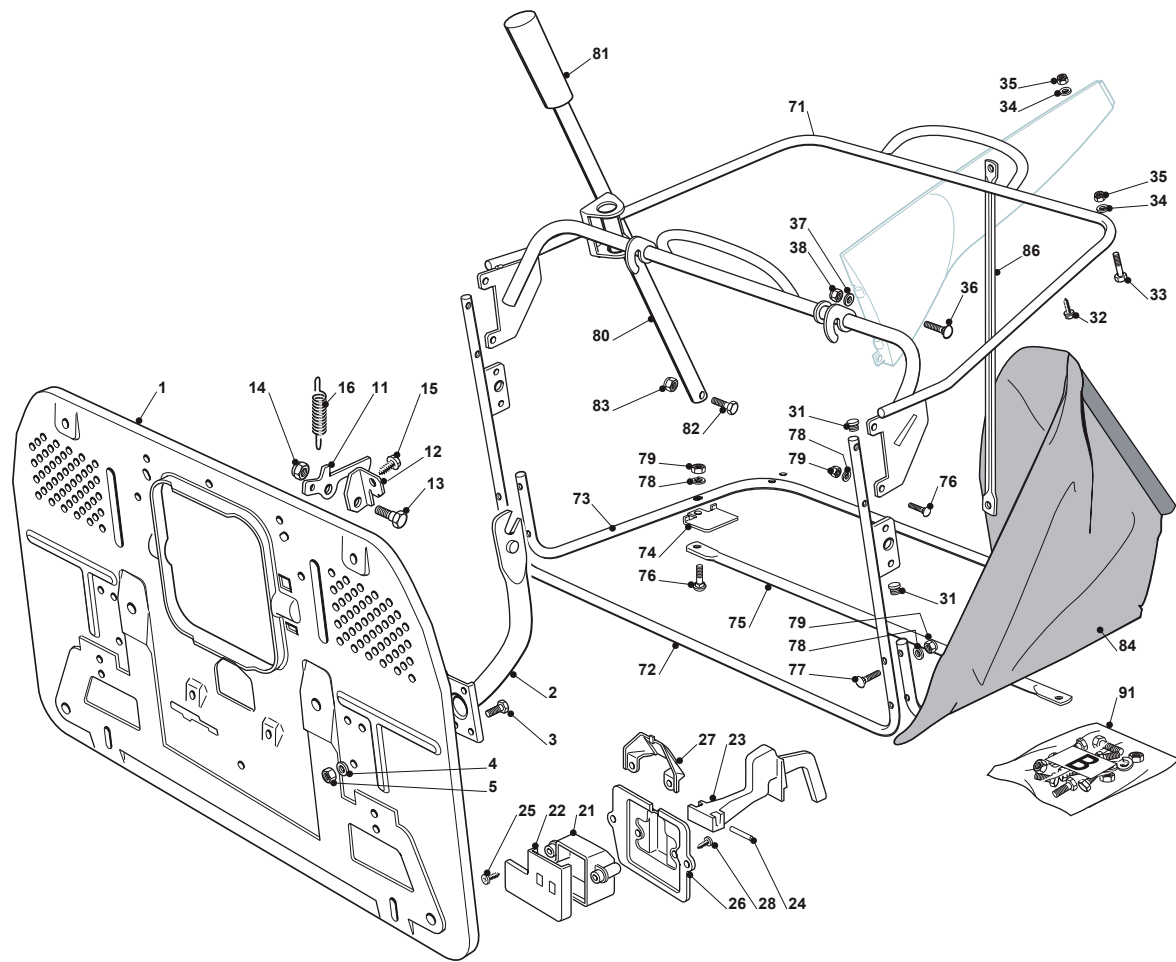

Fig.	Q.ty	Part No	Description	Notes
1	2	125033060/0	Washing Cutting Deck Connection	
2	2	119035000/0	Or Ring	
3	2	112500030/0	Rivet	
9	1	382108019/0	Conveyor	
10	2	325774373/0	Clamp	
11	1	325060152/0	Right Belt Protection Carter	
12	1	325060153/0	Left Belt Protection	
13	2	325774267/0	Clamp	
14	2	325774423/0	Clamp	
15	1	325774425/0	Clamp	
16	1	325774421/0	Clamp	