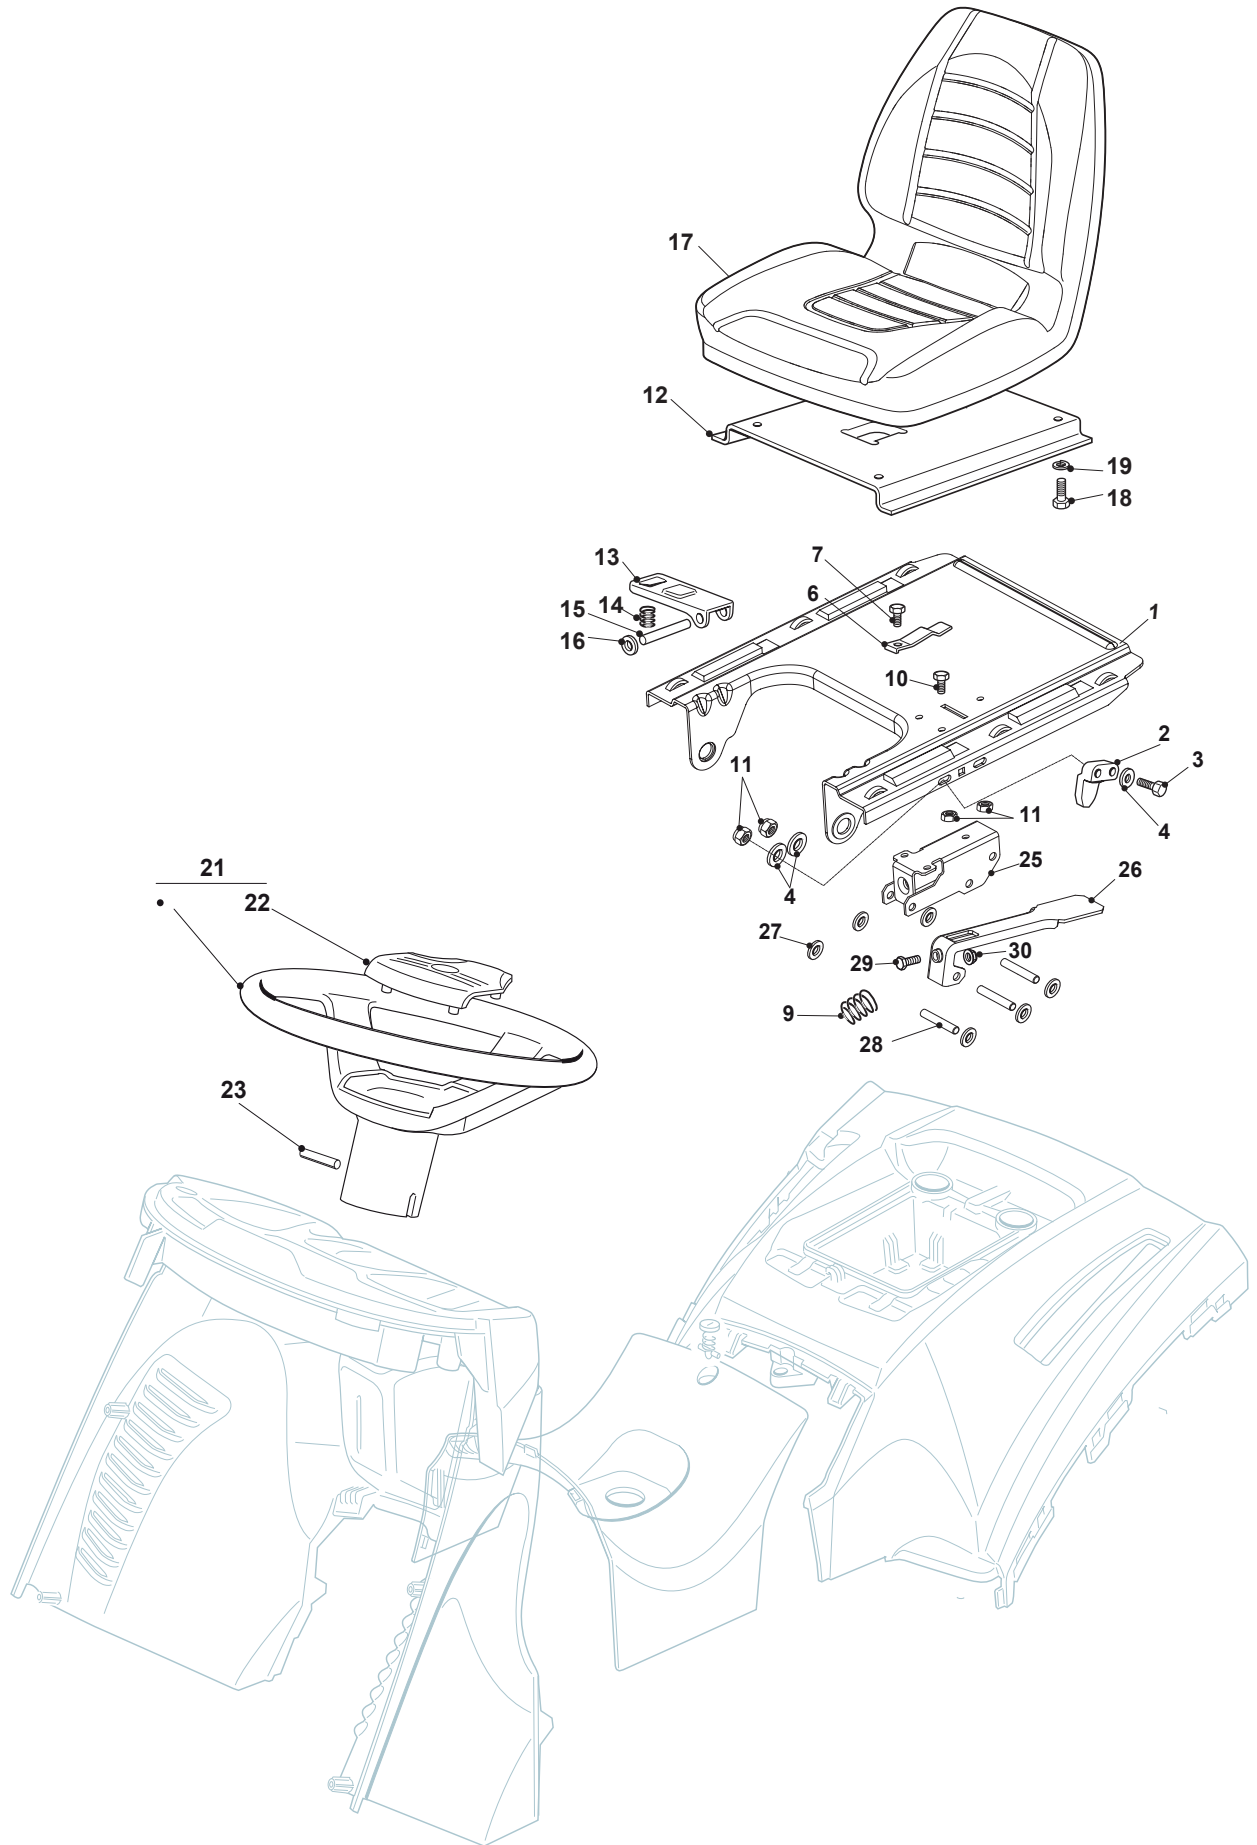

Fig.	Q.ty	Part No	Description	Notes
1	1	325785149/3	Fixed Seat Support	
2	1	325060049/0	Seat Switch Cam	
3	2	112815050/0	Screw	
4	4	112521320/0	Washer	
5	2	112154330/0	Nut	
6	1	125430203/1	Spring	
7	1	112731580/0	Screw	
9	1	125430285/0	Spring	
10	1	112789000/0	Screw	
11	1	112154330/0	Nut	
12	1	325785147/2	Seat Support	
13	1	325318109/1	Stop Lever	
14	1	125430202/1	Spring	
15	1	125510000/0	Pin	
16	2	112604897/0	Elastic Washer	
17	1	125722459/0	Seat	
18	4	112793102/0	Screw	
19	4	112583500/0	Grower	
21	1	125961214/1	Steering Wheel	
22	1	325580500/0	Cap	
23	1	112620299/0	Elastic Pin	
25	1	325774575/0	Fulcrum Clamp	
26	1	325318327/0	Lever	
27	6	112604896/0	Crown Fastener	
28	3	122517866/0	Pin	
29	1	112735661/0	Screw	
30	1	112154510/0	Nut	

Fig.	Q.ty	Part No	Description	Notes
1	1	325785149/3	Fixed Seat Support	
2	1	325060049/0	Seat Switch Cam	
3	2	112815050/0	Screw	
4	4	112521320/0	Washer	
5	2	112154330/0	Nut	
6	1	125430203/1	Spring	
7	1	112731580/0	Screw	
9	1	125430285/0	Spring	
10	1	112789000/0	Screw	
11	1	112154330/0	Nut	
12	1	325785147/2	Seat Support	
13	1	325318109/1	Stop Lever	
14	1	125430202/1	Spring	
15	1	125510000/0	Pin	
16	2	112604897/0	Elastic Washer	
17	1	125722476/0	Seat	
18	4	112793102/0	Screw	
19	4	112583500/0	Grower	
21	1	125961214/1	Steering Wheel	
22	1	325580500/0	Cap	
23	1	112620299/0	Elastic Pin	
25	1	325774575/0	Fulcrum Clamp	
26	1	325318327/0	Lever	
27	6	112604896/0	Crown Fastener	
28	3	122517866/0	Pin	
29	1	112735661/0	Screw	
30	1	112154510/0	Nut	