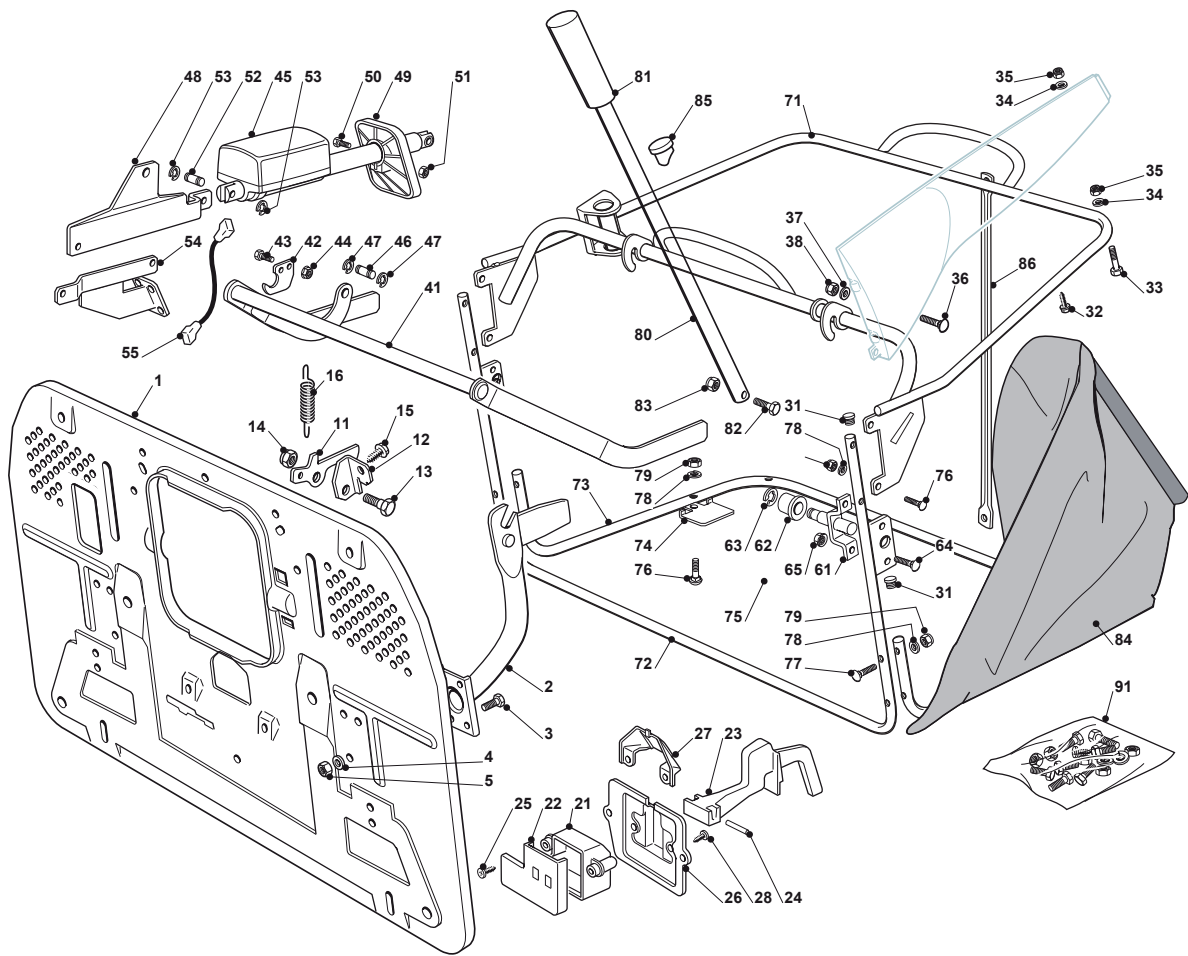

TH4S 122 HYDRO

Ride-on HEP 102-122 Grasscatcher

Issue 11 - 2015

Fig.	Q.ty	Part No	Description	Notes
75	1	382650039/0	Lower Stiffening	
75	1	382650043/0	Lower Stiffening	
76	6	112815220/0	Screw	
77	4	112815245/0	Screw	
78	10	112521330/0	Washer	
79	10	112154510/0	Nut	
80	1	125869029/1	Grasscatcher Lifting Tube	
81	1	125394508/0	Knob	
82	1	112674550/0	Screw	
83	1	112154510/0	Nut	
84	1	182105945/0	Grasscatcher	
85	1	325120232/0	Cap	
86	1	325650159/0	Rear Stiffening	
91	1	382180117/0	Outfit, Screws