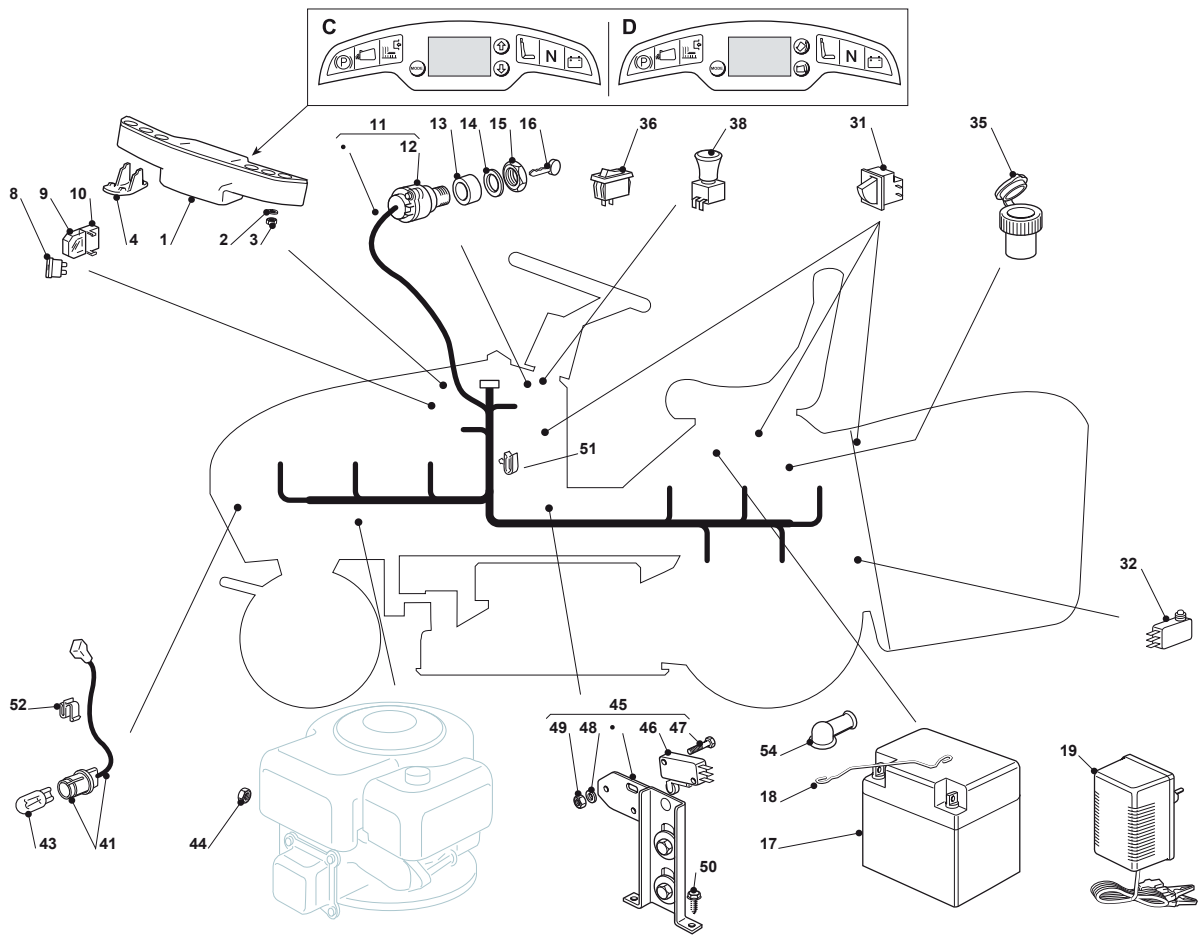

Fig.	Q.ty	Part No	Description	Notes
1	1	382547053/0	Plate	
2	2	382774245/0	Support	
3	6	112793102/0	Screw	
4	6	112523060/0	Washer	
5	6	112293201/0	Nut	
11	1	325774417/0	Clamp	
12	1	325755031/1	Bracket	
13	1	125510080/1	Pin	
14	1	112292102/0	Nut	
15	1	112735122/0	Screw	
16	1	127430579/0	Clutch Spring	
21	1	125600041/0	Grassc.Full Micro Protection	
22	1	125600042/0	Grasscatcher Micro Prot Cover	
23	1	125318124/0	Full Grassc. Microswtich Cover	
24	1	112400030/0	Pin	
25	1	112728510/0	Screw	
26	1	325785272/0	Micro Protection	
27	1	125600048/0	Empty Micro Grassc.Protection Cover	
28	2	112728450/0	Screw	
31	4	118566110/0	Push Rod	
32	4	112735410/0	Screw	
33	2	112689500/0	Screw	
34	4	112521330/0	Washer	
35	4	112154510/0	Nut	
36	2	112815220/0	Screw	
37	2	112521330/0	Washer	
38	2	112154510/0	Nut	
41	1	82000507/0	Axle	
42	2	325774317/0	Grasscatcher Lifting Axle Clam	
43	4	112815210/0	Screw	
44	4	112154510/0	Nut	
45	1	118001000/0	Actuator	
46	1	125510083/0	Pin	
47	2	112000955/0	Benzing Ring	
48	1	325785197/0	Actuator Support	
49	1	325600060/0	Protection	
50	1	112727795/0	Screw	
51	1	112154330/0	Nut	
52	1	125510083/0	Pin	
53	2	112000955/0	Benzing Ring	
54	1	382650209/0	Stiffening	
55	1	125065030/0	Connecting Cable	
61	2	382785147/0	Support	
62	2	125690001/0	Roll	
63	2	112000956/0	Benzing Ring	
64	4	112818690/0	Screw	
65	4	112293201/0	Nut	
71	1	382800123/1	Upper Frame	
72	1	382800089/1	Front Frame	
73	1	325800031/0	Lower Frame	
74	1	325547131/0	Plate	

# TH4S 122 HYDRO

Ride-on HEP 102-122 Grasscatcher

Issue 11 - 2015

Fig.	Q.ty	Part No	Description	Notes
75	1	382650039/0	Lower Stiffening	
75	1	382650043/0	Lower Stiffening	
76	6	112815220/0	Screw	
77	4	112815245/0	Screw	
78	10	112521330/0	Washer	
79	10	112154510/0	Nut	
80	1	125869029/1	Grasscatcher Lifting Tube	
81	1	125394508/0	Knob	
82	1	112674550/0	Screw	
83	1	112154510/0	Nut	
84	1	182105945/0	Grasscatcher	
85	1	325120232/0	Cap	
86	1	325650159/0	Rear Stiffening	
91	1	382180117/0	Outfit, Screws	