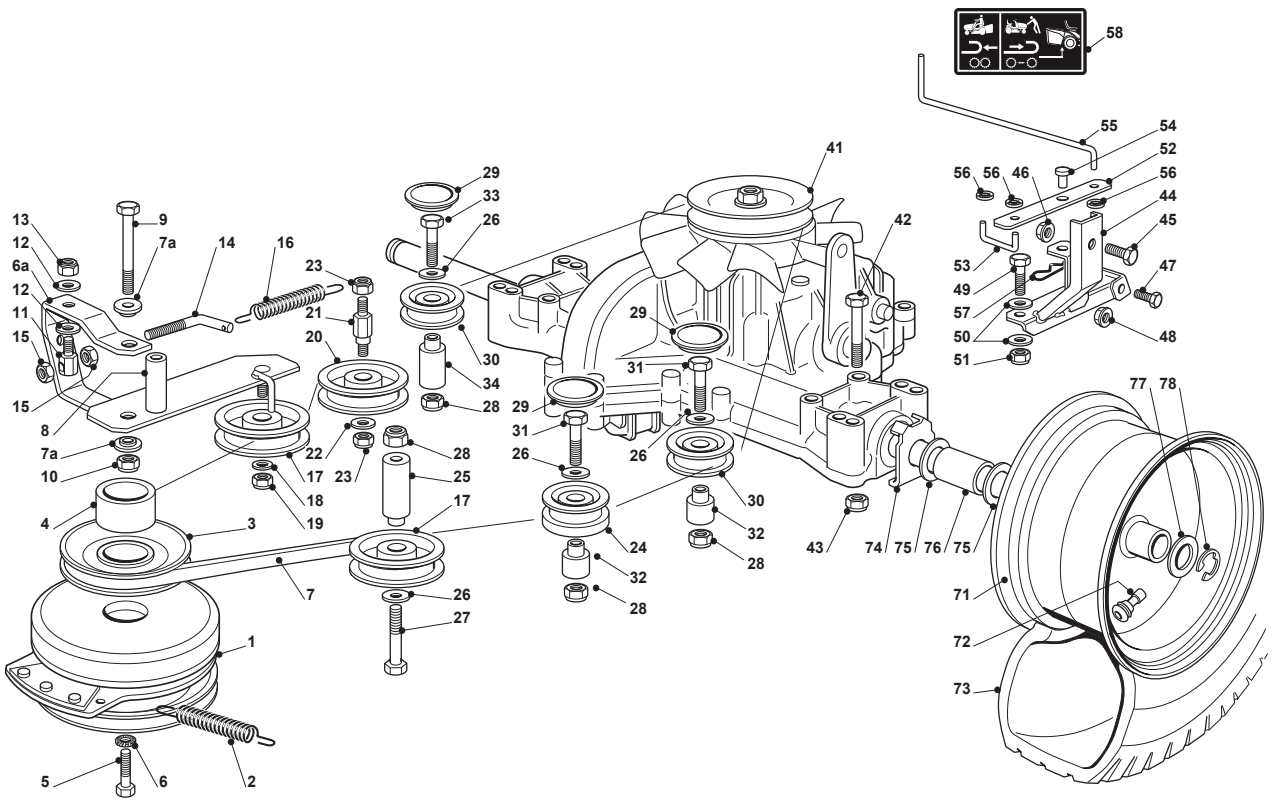

Fig.	Q.ty	Part No	Description	Notes
1	1	325869057/0	Connecting Tube	
2	2	118375051/1	Fair Led	
3	1	125430239/1	Spring	
4	1	112790781/0	Screw	
5	1	112292102/0	Nut	
6	1	125598050/0	Oil Discharge Extension	
7	1	118737849/0	Plug	
8	1	1134-5827-01	Oil Drain Assy	
9	4	125510028/1	Pin	
10	1	112540260/0	Grower	
11	4	112154210/0	Nut	
12	1	112691200/0	Screw	
13	2	112523060/0	Washer	
14	1	112293200/0	Nut	
21	1	182750009/0	Muffler	
22	2	112793301/0	Screw	
23	2	112540260/0	Grower	
24	1	118738234/0	Exhaust Right Tube	
25	1	118738235/0	Exhaust Left Tube	
26	4	112293201/0	Nut	
31	1	382598043/1	Guard	
32	2	112791011/0	Screw	
33	2	112292102/0	Nut	
41	1	325735125/2	Tank	
42	1	325795003/0	Fuel Cap	
43	2	112788910/0	Screw	
44	2	112500092/0	Rivet	
45	1	125290002/0	Fuel Level Indicator	
46	1	325600086/0	Tank Guard	
51	1	182000220/0	Accelerator	
52	1	325592000/0	Knob	
53	1	112726388/0	Screw	
54	1	112290800/0	Nut	
55	2	125943012/0	Screw	
58	1	125090007/0	Choke Control	
59	1	114360716/0	Label	
61	1	133567000/0	Relay	
62	2	112791500/0	Screw	
63	2	112521330/0	Washer	
64	2	112521330/0	Washer	
65	2	112582100/0	Grower	
66	2	112292100/0	Nut	