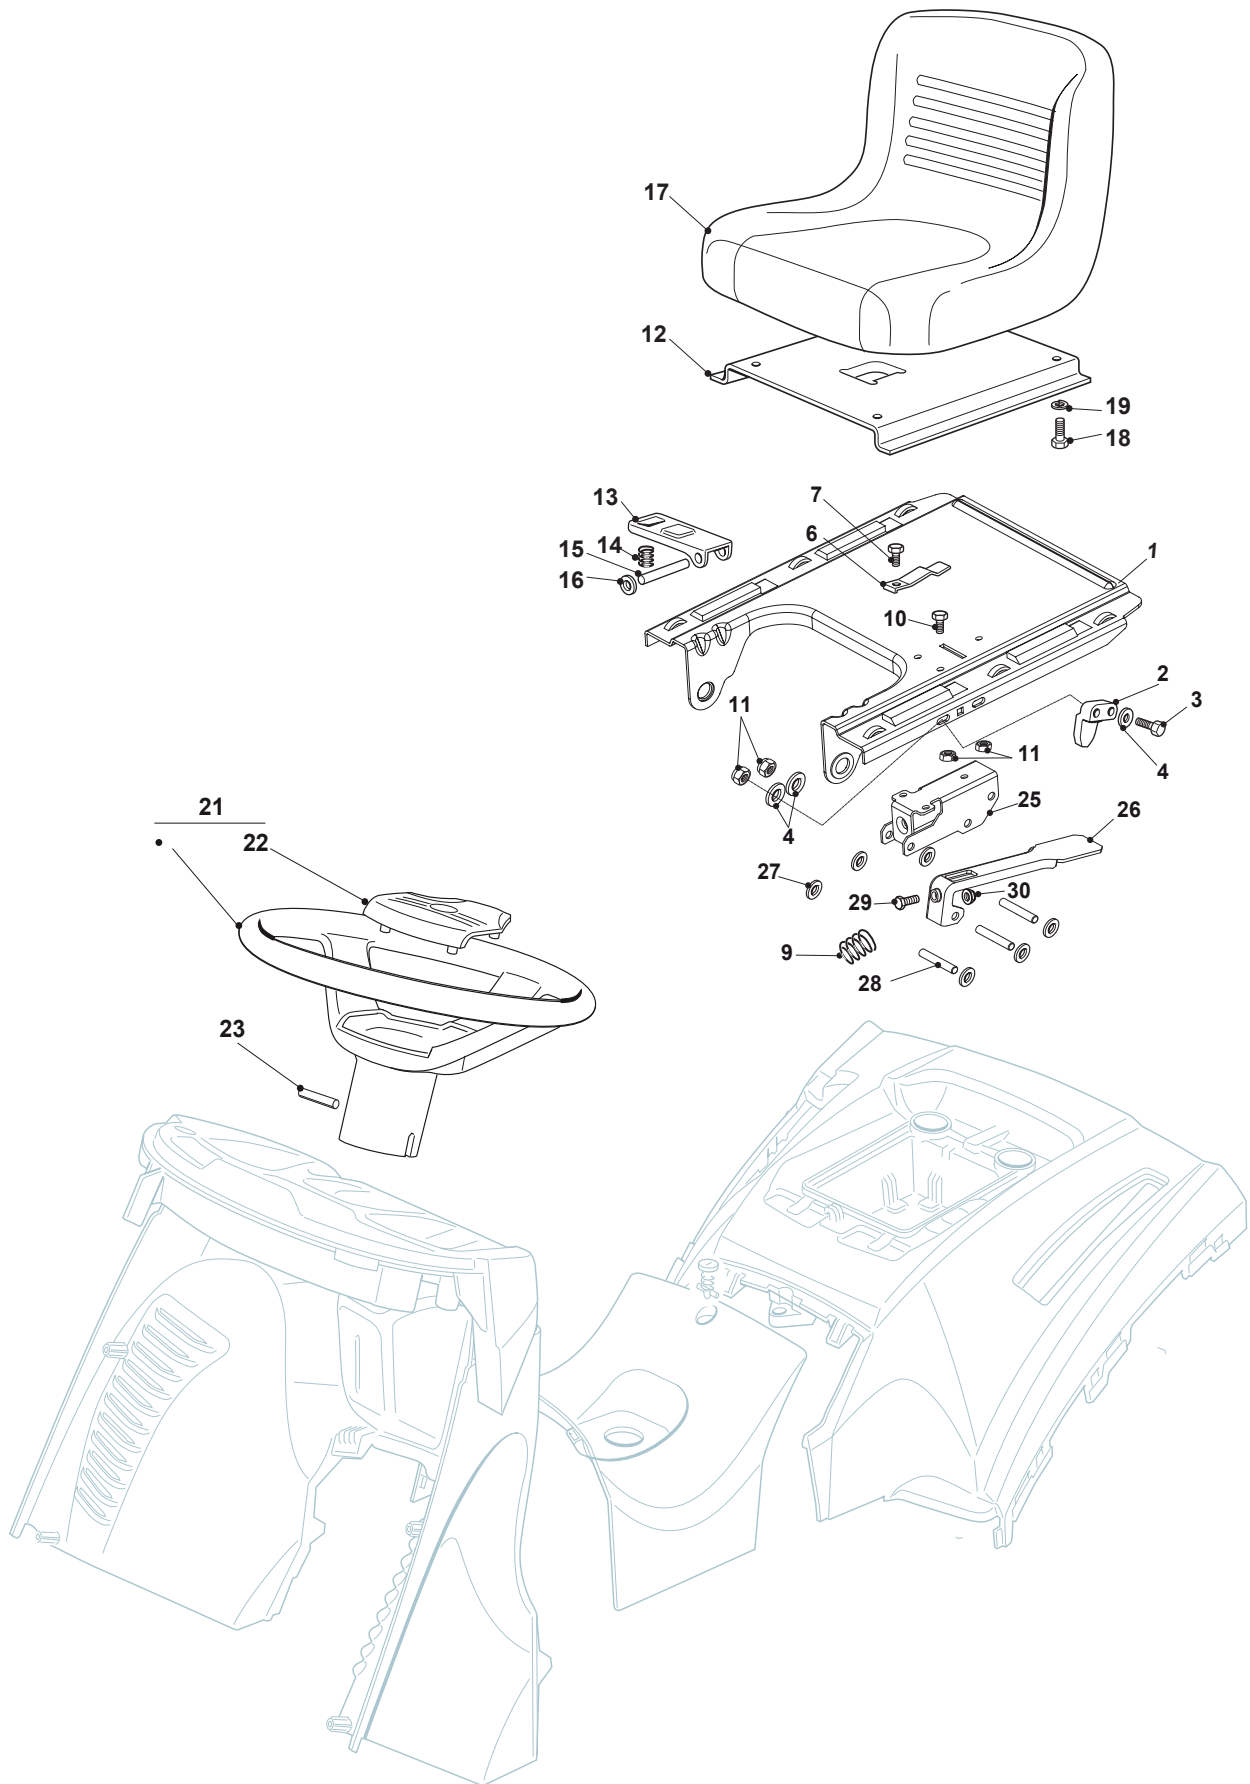

Fig.	Q.ty	Part No	Description	Notes
1	1	325785149/3	Fixed Seat Support	
2	1	325060049/0	Seat Switch Cam	
3	2	112815050/0	Screw	
4	4	112521320/0	Washer	
5	2	112154330/0	Nut	
6	1	125430203/1	Spring	
7	1	112731580/0	Screw	
9	1	125430285/0	Spring	
10	1	112789000/0	Screw	
11	1	112154330/0	Nut	
12	1	325785147/2	Seat Support	
13	1	325318109/1	Stop Lever	
14	1	125430202/1	Spring	
15	1	125510000/0	Pin	
16	2	112604897/0	Elastic Washer	
17	1	125722459/0	Seat	
18	4	112793102/0	Screw	
19	4	112583500/0	Grower	
21	1	125961214/1	Steering Wheel	
22	1	325580500/0	Cap	
23	1	112620299/0	Elastic Pin	
25	1	325774575/0	Fulcrum Clamp	
26	1	325318327/0	Lever	
27	6	112604896/0	Crown Fastener	
28	3	122517866/0	Pin	
29	1	112735661/0	Screw	
30	1	112154510/0	Nut	

Fig.	Q.ty	Part No	Description	Notes
1	1	325785149/3	Fixed Seat Support	
2	1	325060049/0	Seat Switch Cam	
3	2	112815050/0	Screw	
4	4	112521320/0	Washer	
5	2	112154330/0	Nut	
6	1	125430203/1	Spring	
7	1	112731580/0	Screw	
9	1	125430285/0	Spring	
10	1	112789000/0	Screw	
11	1	112154330/0	Nut	
12	1	325785147/2	Seat Support	
13	1	325318109/1	Stop Lever	
14	1	125430202/1	Spring	
15	1	125510000/0	Pin	
16	2	112604897/0	Elastic Washer	
17	1	125722476/0	Seat	
18	4	112793102/0	Screw	
19	4	112583500/0	Grower	
21	1	125961214/1	Steering Wheel	
22	1	325580500/0	Cap	
23	1	112620299/0	Elastic Pin	
25	1	325774575/0	Fulcrum Clamp	
26	1	325318327/0	Lever	
27	6	112604896/0	Crown Fastener	
28	3	122517866/0	Pin	
29	1	112735661/0	Screw	
30	1	112154510/0	Nut	