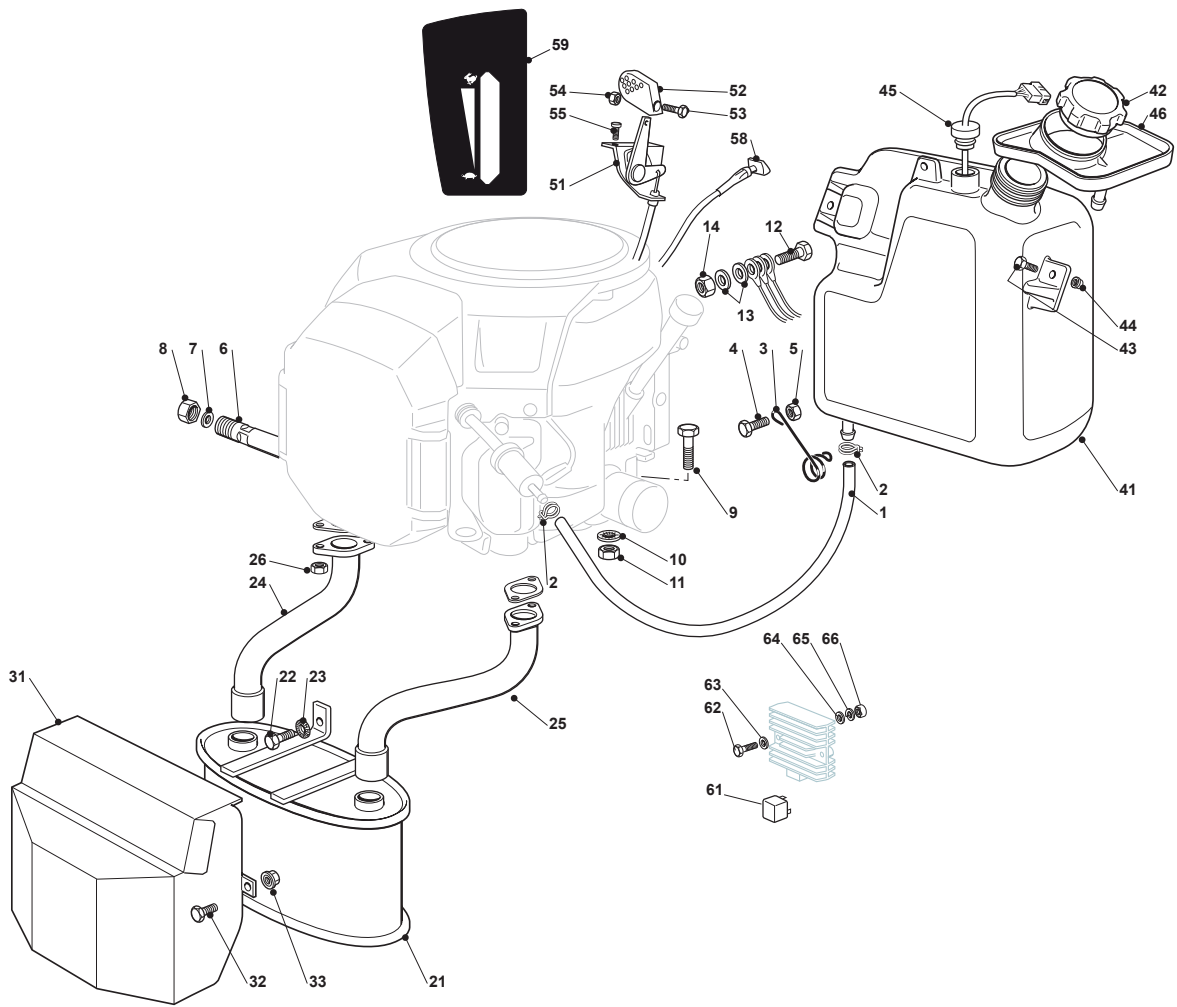

Fig.	Q.ty	Part No	Description	Notes
1	1	325869057/0	Connecting Tube	
2	2	118375051/1	Fair Led	
6	1	125598050/0	Oil Discharge Extension	
7	1	118737849/0	Plug	
8	1	118401001/1	Oil Seal	
10	4	112735108/1	Screw	
11	1	112691115/0	Screw	
12	1	112540260/0	Grower	
13	1	112154210/0	Nut	
21	1	182750009/0	Muffler	
22	2	112793301/0	Screw	
23	2	112540260/0	Grower	
24	1	118738234/0	Exhaust Right Tube	
25	1	118738235/0	Exhaust Left Tube	
26	4	112735530/0	Screw	
27	4	112583500/0	Grower	
31	1	382598043/1	Guard	
32	2	112791011/0	Screw	
33	2	112292102/0	Nut	
41	1	325735125/0	Tank	
42	1	325795003/0	Fuel Cap	
43	2	112788910/0	Screw	
44	2	112500092/0	Rivet	
45	1	125290002/0	Fuel Level Indicator	
46	1	325600086/0	Tank Guard	
51	1	182000213/0	Accelerator	
52	1	125394501/0	Knob	
53	1	112726388/0	Screw	
54	1	112290800/0	Nut	
55	2	112788512/0	Screw	
56	2	112581200/0	Grower	
57	2	112521310/0	Washer	
58	1	125090005/0	Choke Control	
59	1	114360717/0	Label	
61	1	118736111/0	Starter Relay	
62	2	112791011/0	Screw	
63	2	112292102/0	Nut	
64	2	112360352/0	Nut	
65	1	125065002/0	Cable	
66	1	118564861/1	Protection	