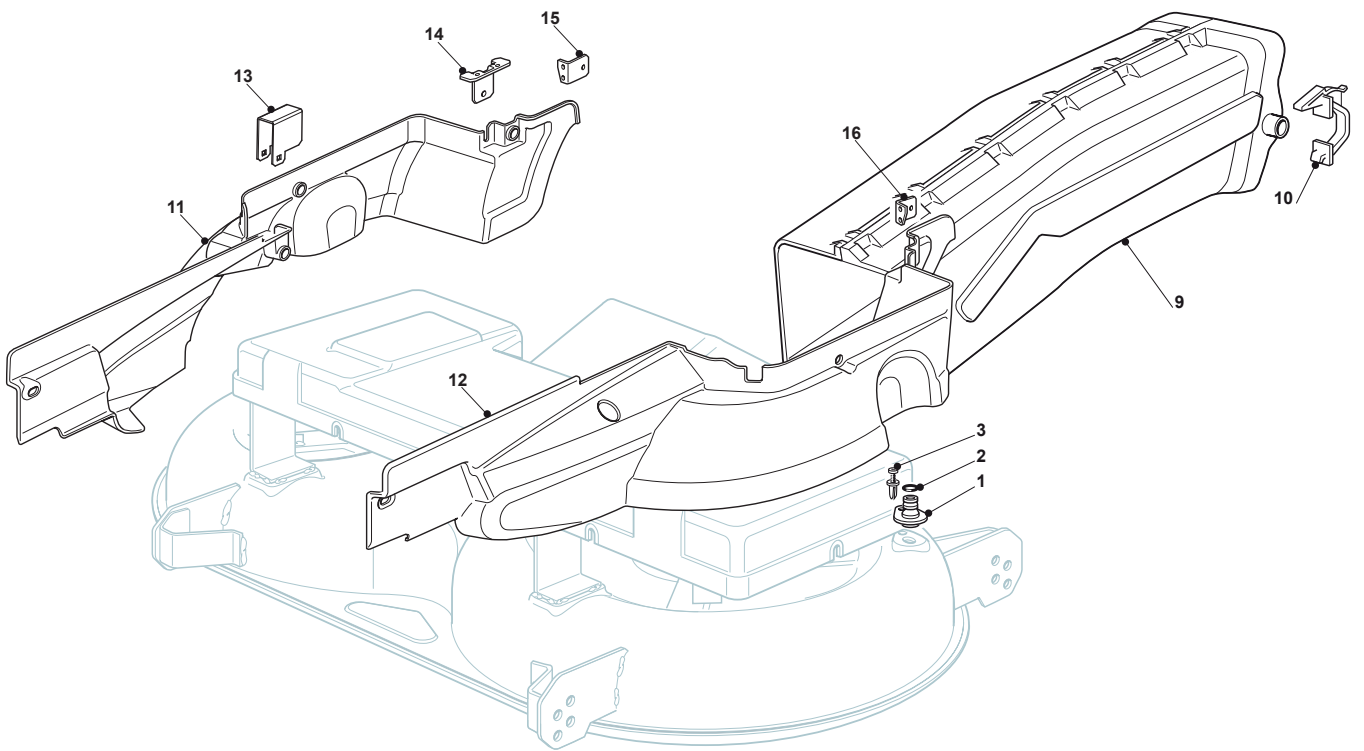

Fig.	Q.ty	Part No	Description	Notes
1	1	382564213/0	Cutting Plate Black	
1	1	382564214/0	Cutting Plate Red	
1	1	382564215/0	Cutting Plate Yellow	
2	2	125033060/0	Washing Cutting Deck Connection	
3	2	119035000/0	Or Ring	
4	2	112500030/0	Rivet	
8	1	382207200/1	Flange Assy	
9	1	382207201/2	Support Shaft Tc	
10	1	125020800/1	Main Blade Shaft	
11	1	125020801/2	Secondary Blade Shaft	
13	4	119216032/0	Bearing	
14	2	325160501/0	Dust Cover Disc	
15	2	112609260/0	Seeger	
16	6	112818700/0	Screw	
17	6	112154210/0	Nut	
18	2	125463200/0	Blade Hub	
19	2	112139100/0	Feather, Crankshaft Ø 22,2	
20	1	182004350/0	Right Mulching Blade	
21	1	182004349/0	Left Blade Mulching	
22	2	122160400/0	Elastic Disc	
23	2	112523080/0	Washer	
24	1	112735694/0	Screw	
25	1	112735695/1	Screw	
31	4	182700004/0	Anti Scalp Wheel	
32	4	125510121/0	Pin	
33	4	122450115/0	Spring	
34	4	112000930/0	Benzing Ring	
41	1	182004343/0	Right Blade	
42	1	182004342/0	Left Blade, Winged	
1	1	382564220/0	Cutting Plate Grey	