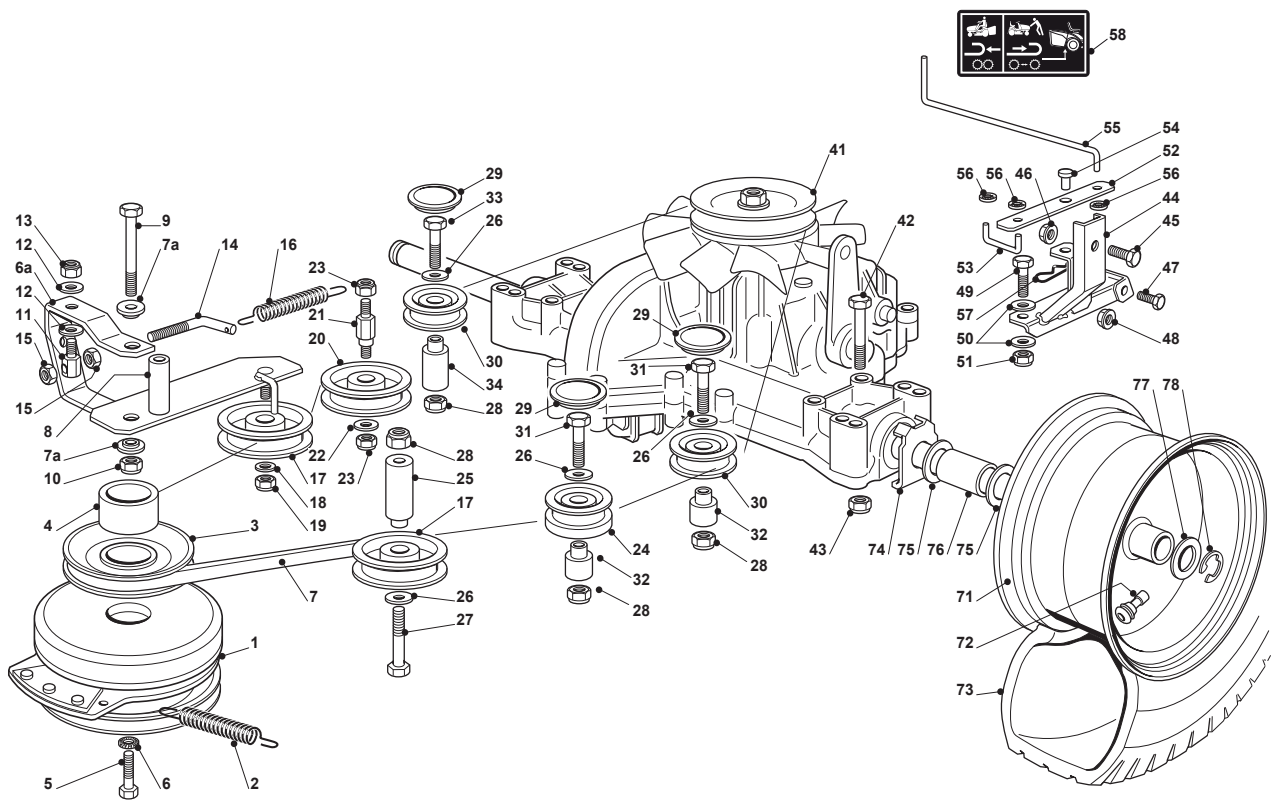

TH4S 122 HYDRO

Ride-on HEP 102-122 Transmission Ass.Y

Issue 11 - 2015

Fig.	Q.ty	Part No	Description	Notes
56	3	112604896/0	Crown Fastener	
57	1	124487997/0	Cotter Pin	
58	1	114363696/0	Label	
71	2	182000602/0	Rimm	
72	2	125950000/0	Valve	
73	2	125590013/0	Tyre	
74	2	325670025/0	Washer	
75	4	112521410/0	Washer	
76	2	125160023/0	Spacer	
77	2	125670005/1	Washer	
78	2	112001010/0	Benzing Ring