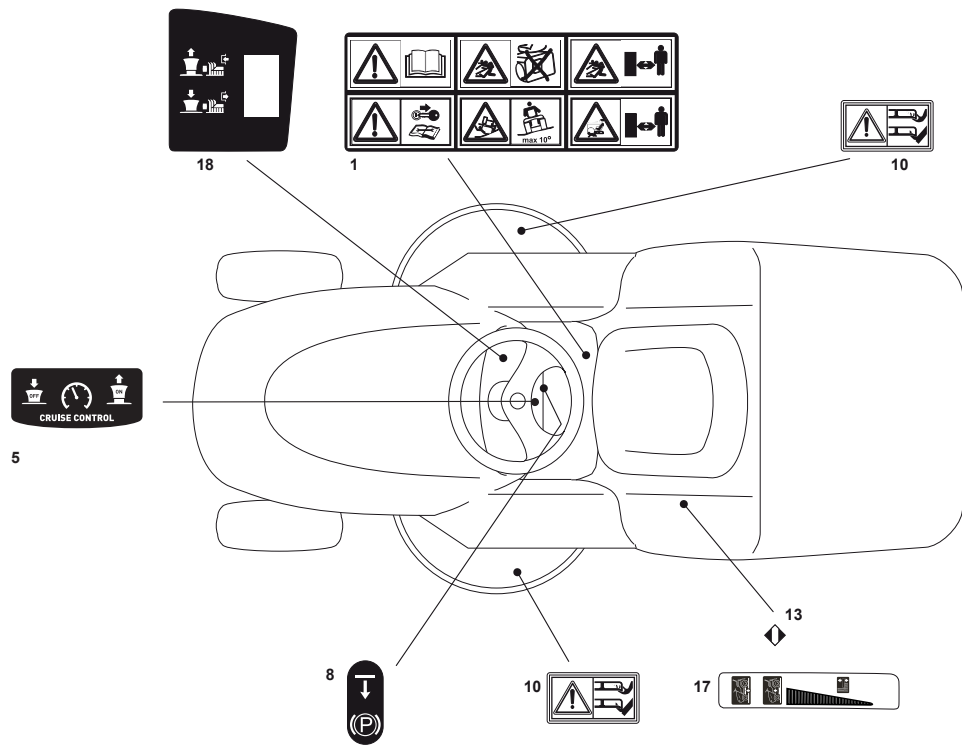

TH4S 122 HYDRO

Ride-on HEP 102-122 Labels

Issue 11 - 2015

Fig.	Q.ty	Part No	Description	Notes
1	1	114361553/1	Label	
5	1	114365612/0	Label	
8	1	114363700/0	Label	
10	2	114356699/1	Label	
13	1	114357913/0	Label	
17	1	114363414/0	Label	
18	1	114360715/2	Label