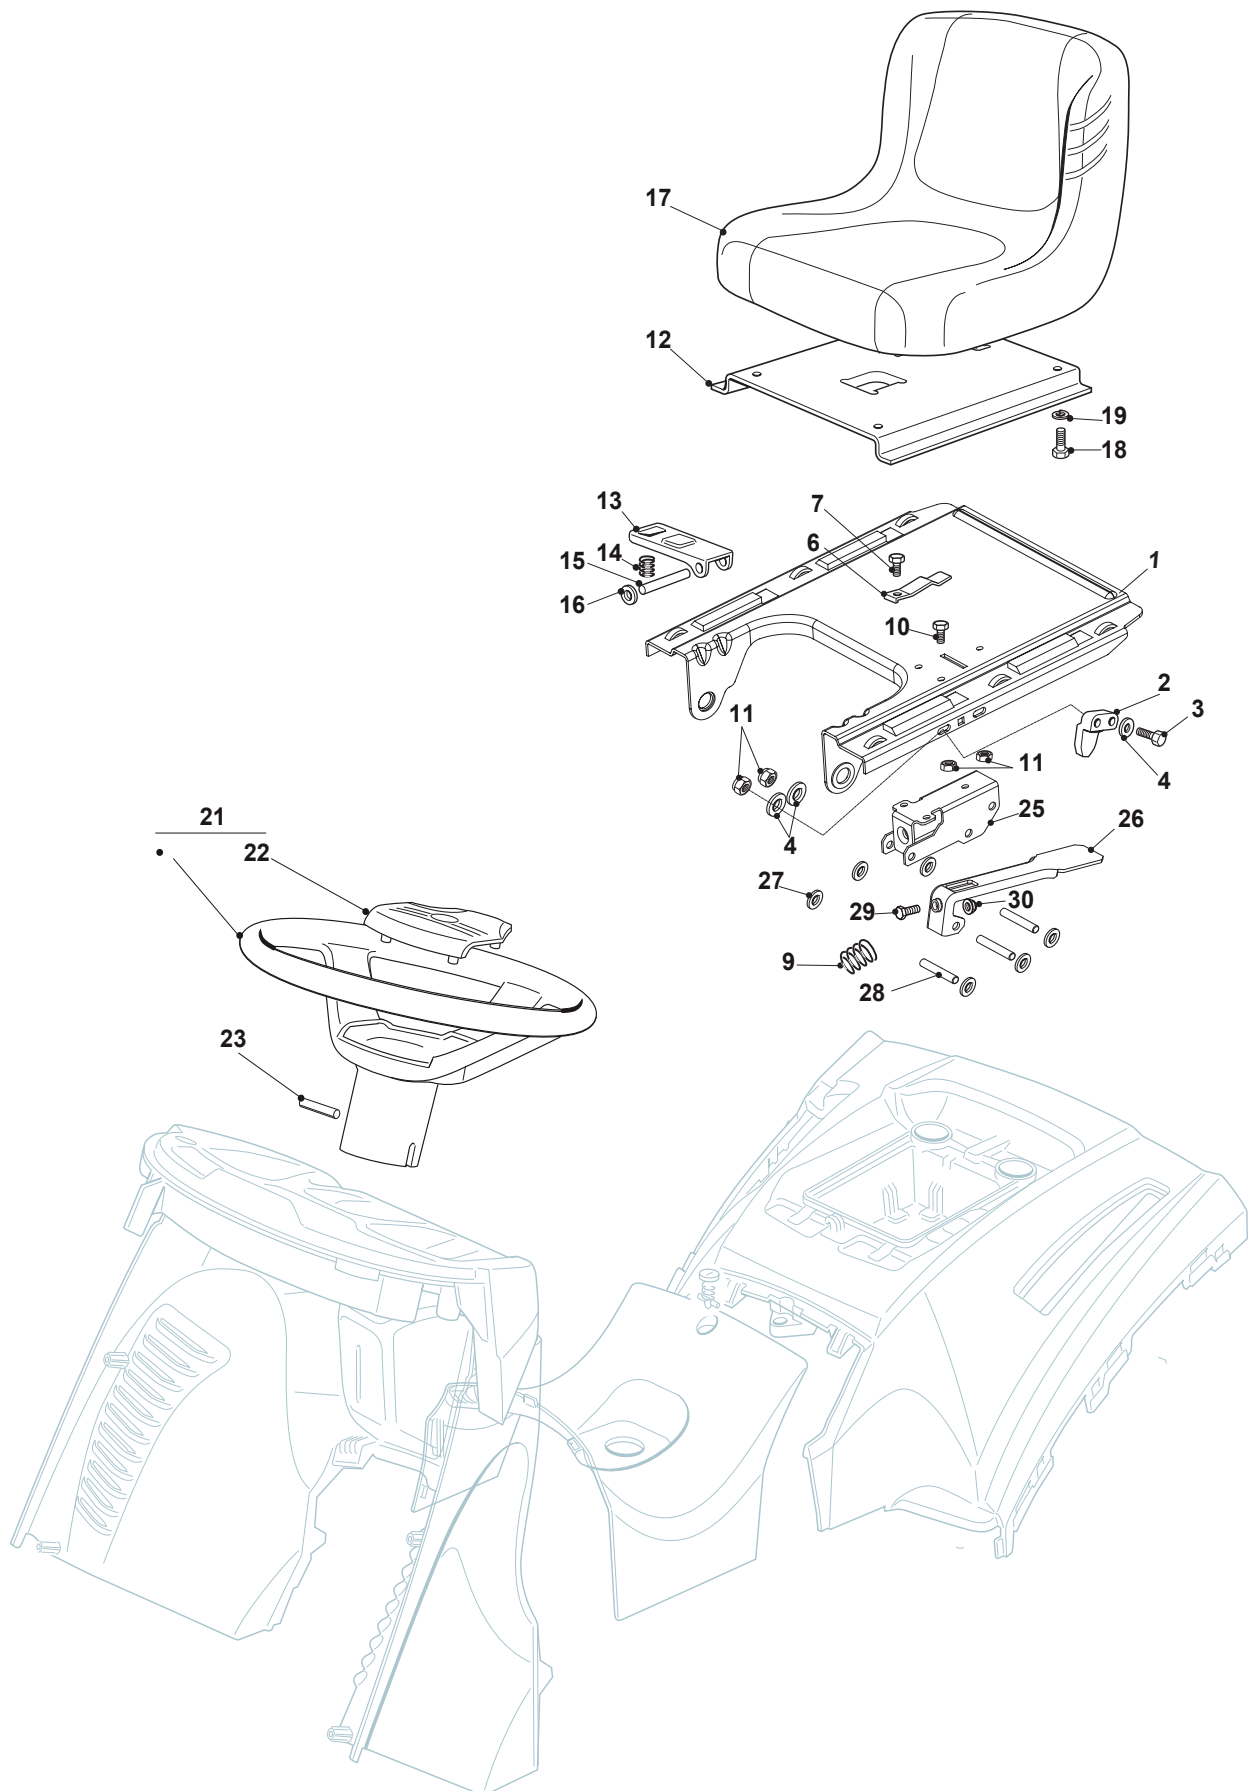

Fig.	Q.ty	Part No	Description	Notes
1	1	325785149/3	Fixed Seat Support	
2	1	325060049/0	Seat Switch Cam	
3	2	112815050/0	Screw	
4	4	112521320/0	Washer	
5	2	112154330/0	Nut	
6	1	125430203/1	Spring	
7	1	112731580/0	Screw	
9	1	125430285/0	Spring	
10	1	112789000/0	Screw	
11	1	112154330/0	Nut	
12	1	325785147/2	Seat Support	
13	1	325318109/1	Stop Lever	
14	1	125430202/1	Spring	
15	1	125510000/0	Pin	
16	2	112604897/0	Elastic Washer	
17	1	125722459/0	Seat	
18	4	112793102/0	Screw	
19	4	112583500/0	Grower	
21	1	125961214/1	Steering Wheel	
22	1	325580500/0	Cap	
23	1	112620299/0	Elastic Pin	
25	1	325774575/0	Fulcrum Clamp	
26	1	325318327/0	Lever	
27	6	112604896/0	Crown Fastener	
28	3	122517866/0	Pin	
29	1	112735661/0	Screw	
30	1	112154510/0	Nut	

Fig.	Q.ty	Part No	Description	Notes
1	1	325785149/3	Fixed Seat Support	
2	1	325060049/0	Seat Switch Cam	
3	2	112815050/0	Screw	
4	4	112521320/0	Washer	
5	2	112154330/0	Nut	
6	1	125430203/1	Spring	
7	1	112731580/0	Screw	
9	1	125430285/0	Spring	
10	1	112789000/0	Screw	
11	1	112154330/0	Nut	
12	1	325785147/2	Seat Support	
13	1	325318109/1	Stop Lever	
14	1	125430202/1	Spring	
15	1	125510000/0	Pin	
16	2	112604897/0	Elastic Washer	
17	1	125722476/0	Seat	
18	4	112793102/0	Screw	
19	4	112583500/0	Grower	
21	1	125961214/1	Steering Wheel	
22	1	325580500/0	Cap	
23	1	112620299/0	Elastic Pin	
25	1	325774575/0	Fulcrum Clamp	
26	1	325318327/0	Lever	
27	6	112604896/0	Crown Fastener	
28	3	122517866/0	Pin	
29	1	112735661/0	Screw	
30	1	112154510/0	Nut	