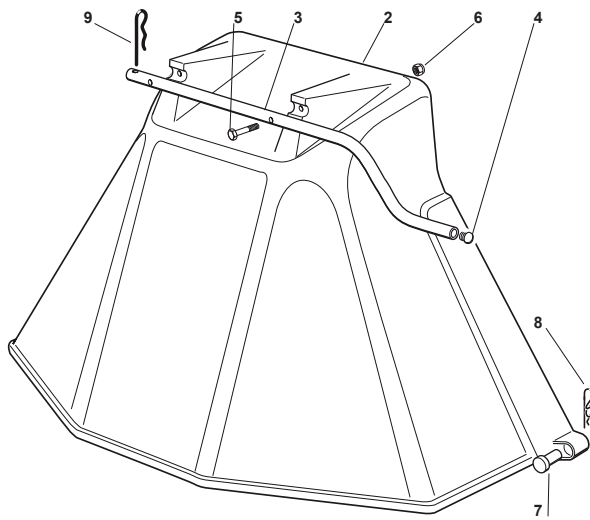

Fig.	Q.ty	Part No	Description	Notes
2	1	382400003/1	Ejection Guard	
3	1	325869043/0	Rear Support	
4	2	118566112/0	Push Road	
5	2	112689515/0	Screw	
6	2	112154510/0	Nut	
7	2	125510022/0	Pin	
8	2	124487998/0	Cotter Pin	
9	1	124487999/0	Spring Pin	
31	2	325869079/0	Coupling Rod	
32	8	112793102/0	Screw	
33	8	112155000/0	Nut	
41	1	382033113/0	Rod	
42	1	382774265/0	Bracket Right Hitch Support	
43	1	382774267/0	Bracket Left Hitch Support	
44	2	112521395/0	Washer	
45	2	112620305/0	Elastic Pin	
46	2	125510118/0	Pin	
47	2	124487997/0	Cotter Pin	
48	1	125510021/1	Hitch Pin	
49	1	124487999/0	Spring Pin	
72	1	125140092/0	Mulching Deflector	
73	1	325394019/0	Handle	
74	1	125510077/0	Pin	
75	1	125430245/0	Spring	
76	1	112735405/0	Screw	
77	1	325280000/1	Handgrip	
78	1	125840011/1	Tie Rod	
79	2	125253004/0	Mulch.Kit Fixing Hook	