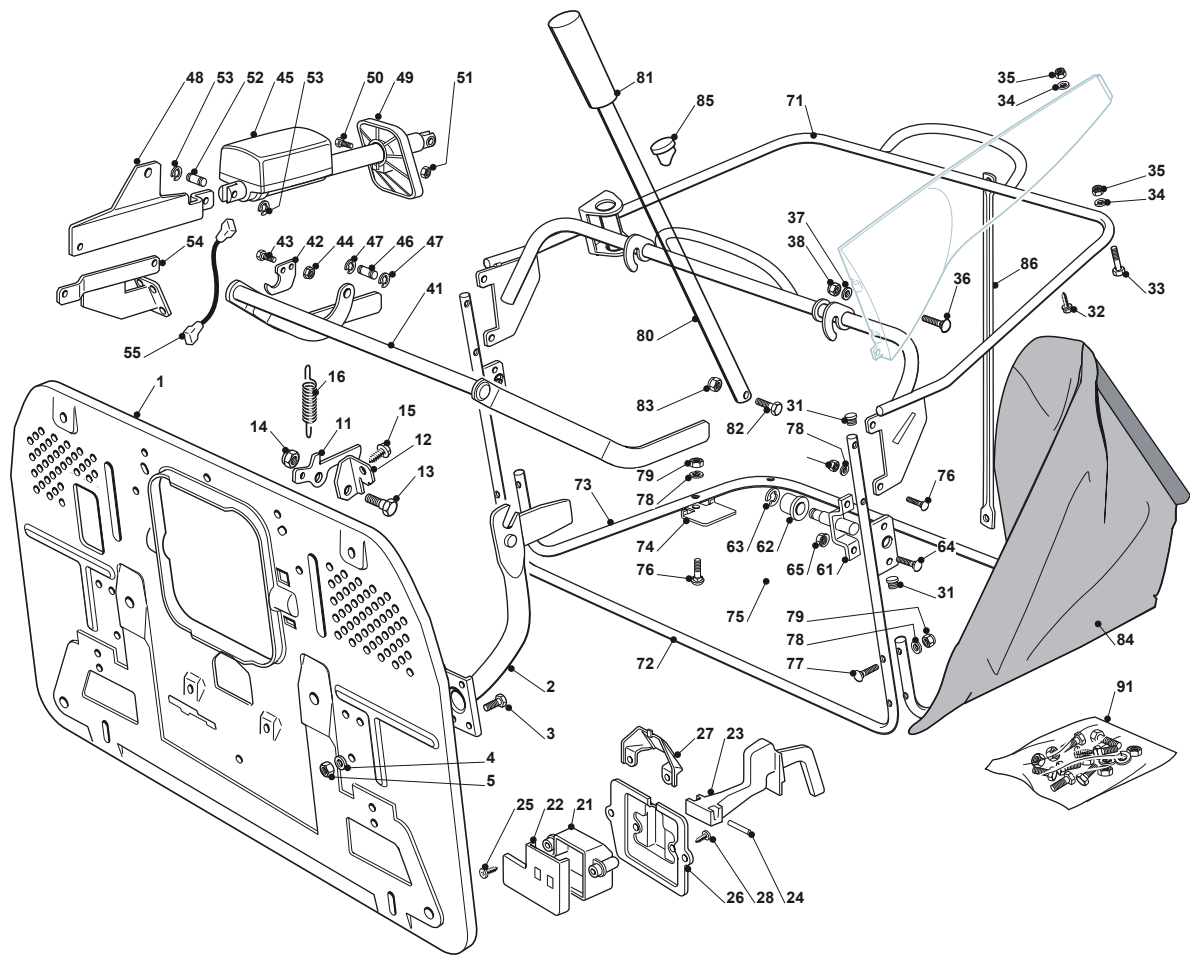

Fig.	Q.ty	Part No	Description	Notes
1	1	382547051/0	Plate	
2	2	182774225/1	Clamp	
3	6	112793102/0	Screw	
4	6	112523060/0	Washer	
5	6	112293201/0	Nut	
11	1	325774417/0	Clamp	
12	1	325755031/1	Bracket	
13	1	125510080/1	Pin	
14	1	112292102/0	Nut	
15	1	112735122/0	Screw	
16	1	127430571/0	Spring	
21	1	125600041/0	Grassc.Full Micro Protection	
22	1	125600042/0	Grasscatcher Micro Prot Cover	
23	1	125318124/0	Full Grassc. Microswtich Cover	
24	1	112400030/0	Pin	
25	1	112728510/0	Screw	
26	1	325785272/0	Micro Protection	
27	1	125600048/0	Empty Micro Grassc.Protection Cover	
28	2	112728450/0	Screw	
31	4	118566110/0	Push Rod	
32	4	112735410/0	Screw	
33	2	112689500/0	Screw	
34	4	112521330/0	Washer	
35	4	112154510/0	Nut	
36	2	112815220/0	Screw	
37	2	112521330/0	Washer	
38	2	112154510/0	Nut	
71	1	382800123/1	Upper Frame	
72	1	382800089/1	Front Frame	
73	1	325800031/0	Lower Frame	
74	1	325547131/0	Plate	
75	1	382650039/0	Lower Stiffening	
75	1	382650043/0	Lower Stiffening	
76	6	112815220/0	Screw	
77	4	112815245/0	Screw	
78	10	112521330/0	Washer	
79	10	112154510/0	Nut	
80	1	125869029/1	Grasscatcher Lifting Tube	
81	1	125394508/0	Knob	
82	1	112674550/0	Screw	
83	1	112154510/0	Nut	
84	1	182105945/0	Grasscatcher	
86	1	325650159/0	Rear Stiffening	
91	1	382180116/0	Outfit, Screws	