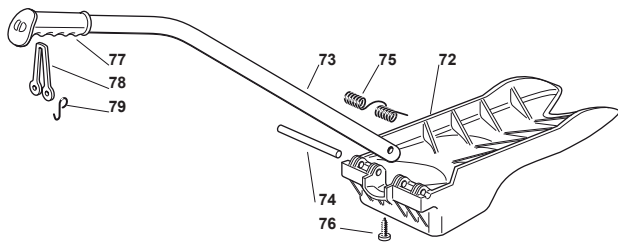

Fig.	Q.ty	Part No	Description	Notes
2	1	382400003/1	Ejection Guard	
3	1	325869043/0	Rear Support	
4	2	118566112/0	Push Road	
5	2	112689515/0	Screw	
6	2	112154510/0	Nut	
7	2	125510022/0	Pin	
8	2	124487998/0	Cotter Pin	
9	1	124487999/0	Spring Pin	
31	2	325869079/0	Coupling Rod	
32	8	112793102/0	Screw	
33	8	112155000/0	Nut	
41	1	382033113/0	Rod	
42	1	382774265/0	Bracket Right Hitch Support	
43	1	382774267/0	Bracket Left Hitch Support	
44	2	112521395/0	Washer	
45	2	112620305/0	Elastic Pin	
46	2	125510118/0	Pin	
47	2	124487997/0	Cotter Pin	
48	1	125510021/1	Hitch Pin	
49	1	124487999/0	Spring Pin	
72	1	125140092/0	Mulching Deflector	
73	1	325394019/0	Handle	
74	1	125510077/0	Pin	
75	1	125430245/0	Spring	
76	1	112735405/0	Screw	
77	1	325280000/1	Handgrip	
78	1	125840011/1	Tie Rod	
79	2	125253004/0	Mulch.Kit Fixing Hook	