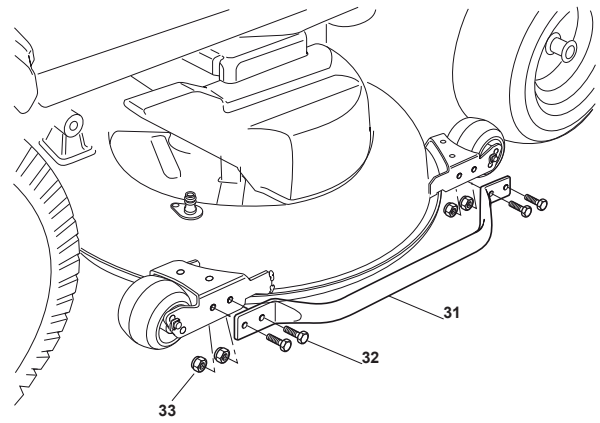

Fig.	Q.ty	Part No	Description	Notes
2	1	382400003/1	Ejection Guard	
3	1	325869043/0	Rear Support	
4	2	118566112/0	Push Road	
5	2	112689515/0	Screw	
6	2	112154510/0	Nut	
7	2	125510022/0	Pin	
8	2	124487998/0	Cotter Pin	
9	1	124487999/0	Spring Pin	
31	2	325869079/0	Coupling Rod	
32	8	112793102/0	Screw	
33	8	112155000/0	Nut	
41	1	382033113/0	Rod	
42	1	382774265/0	Bracket Right Hitch Support	
43	1	382774267/0	Bracket Left Hitch Support	
44	2	112521395/0	Washer	
45	2	112620305/0	Elastic Pin	
46	2	125510118/0	Pin	
47	2	124487997/0	Cotter Pin	
48	1	125510021/1	Hitch Pin	
49	1	124487999/0	Spring Pin	
72	1	125140092/0	Mulching Deflector	
73	1	325394019/0	Handle	
74	1	125510077/0	Pin	
75	1	125430245/0	Spring	
76	1	112735405/0	Screw	
77	1	325280000/1	Handgrip	
78	1	125840011/1	Tie Rod	
79	2	125253004/0	Mulch.Kit Fixing Hook	