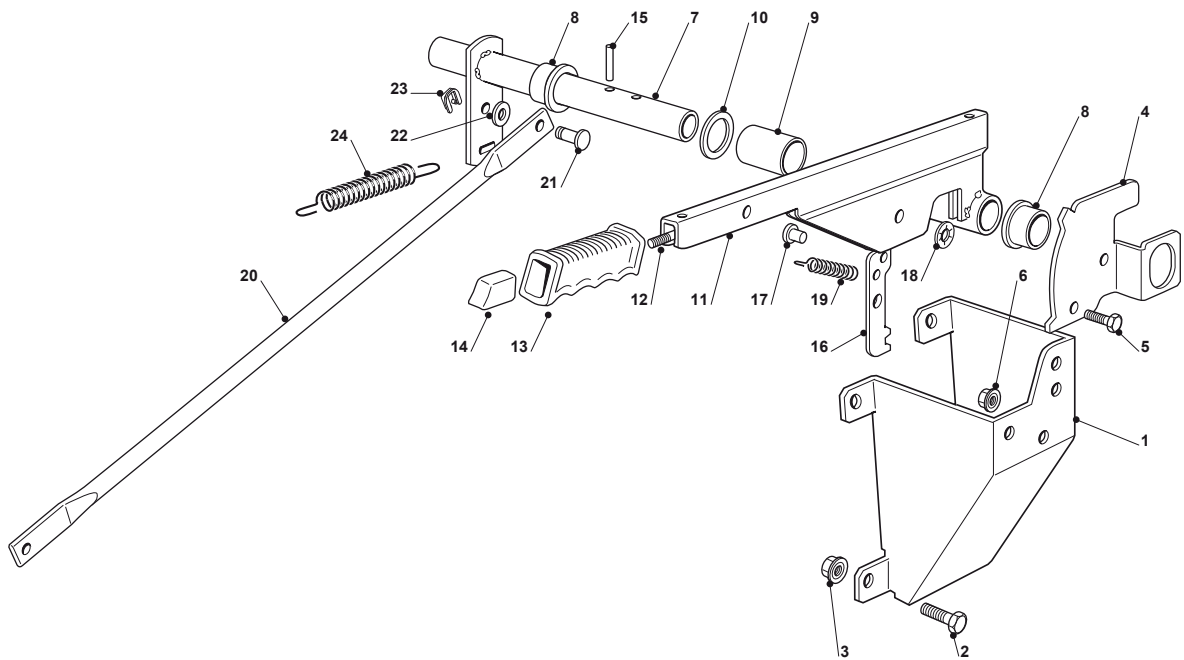

# TH4S 122 HYDRO

Ride-on HEP 102-122 Transmission Ass.Y

Issue 11 - 2015

Fig.	Q.ty	Part No	Description	Notes
1	1	325735127/0	Tank	
2	1	125795002/0	Fuel Cap	
3	1	325755059/0	Bracket	
4	1	112789100/0	Screw	
5	2	112521320/0	Washer	
6	1	112154330/0	Nut	
7	1	125600085/0	Guard	
8	1	112789100/0	Screw	
9	2	112521320/0	Washer	
10	2	112154330/0	Nut	
11	1	325869076/0	Connecting Tube	
12	1	325869077/0	Connecting Tube	
13	4	118375059/0	Fair Led	
14	1	382869200/1	Oil Tube	
15	1	382869201/0	Oil Tube	
16	4	325721000/0	Support	
17	2	325547249/0	Plate	
18	1	112689515/0	Screw	
19	2	125651001/0	Tube Connection	
20	1	112674700/0	Screw	
21	1	125430239/1	Spring	

Fig.	Q.ty	Part No	Description	Notes
1	1	325785137/1	Support	
2	4	112791011/0	Screw	
3	4	112292102/0	Nut	
4	1	325735521/0	Sector	
5	2	112793102/0	Screw	
6	2	112293201/0	Nut	
7	1	382000551/0	Axle	
8	2	122034523/0	Bushing	
9	1	125160025/0	Spacer	
10	1	322672153/0	Antifriction Washer	
11	1	382318241/0	Lever	
12	1	125033002/1	Rod	
13	1	125394504/1	Knob	
14	1	125605000/1	Button	
15	2	112620206/0	Pin	
16	1	325470901/1	Dog	
17	1	125510011/0	Pin	
18	1	112604899/0	Crown Fastener	
19	1	125430208/0	Spring	
20	1	325033077/0	Rod	
21	1	125510117/0	Pin	
22	1	325670011/0	Antifriction Washer	
23	7	112436050/0	Plate	
24	1	125430218/1	Spring	