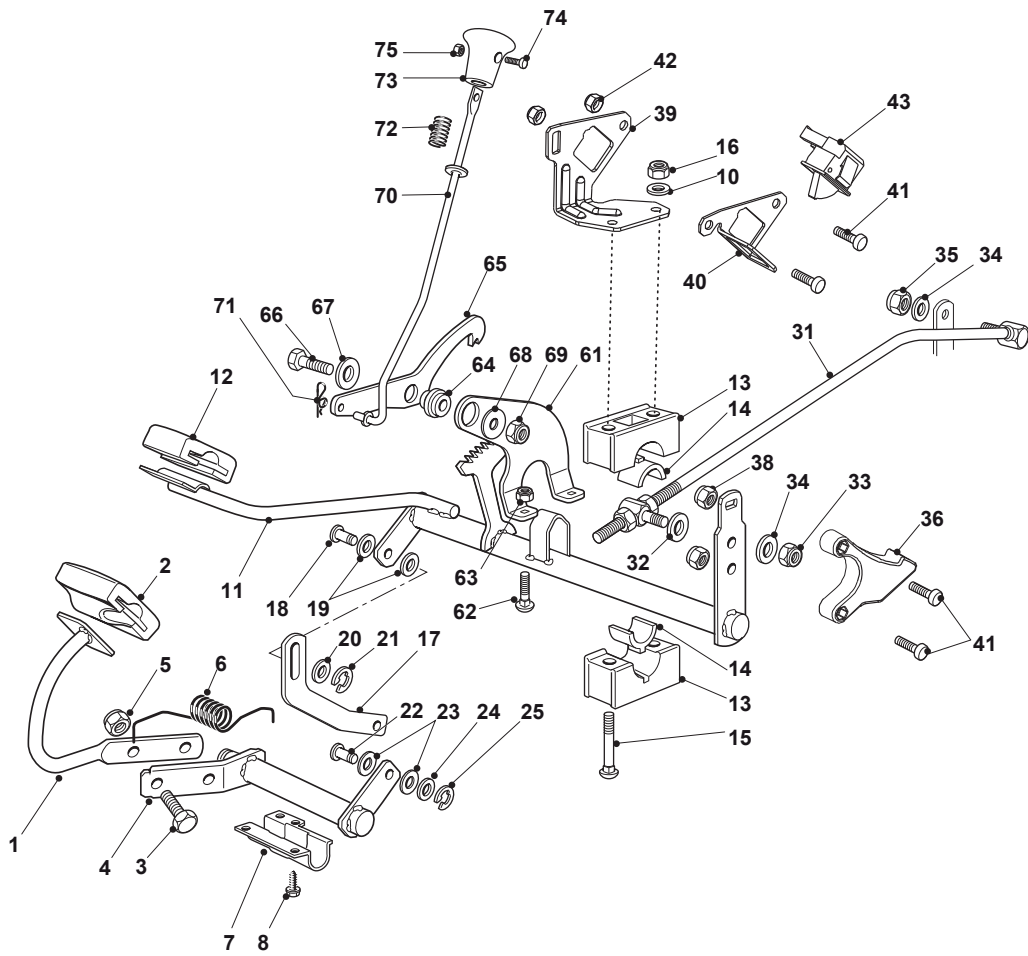

Fig.	Q.ty	Part No	Description	Notes
1	1	382500045/0	Pedal	
2	1	325110275/0	Clamp Cover	
3	2	112793301/0	Screw	
4	1	382000559/1	Axle	
5	2	112155000/0	Nut	
6	1	125430246/1	Spring	
7	1	325547133/1	Plate	
8	4	112731601/0	Screw	
10	4	112523040/0	Washer	
11	1	382000617/2	Axle	
12	1	325110274/0	Clamp Cover Front	
13	4	325785354/0	Support	
14	4	325034003/0	Brass	
15	4	112815271/0	Screw	
16	4	112154510/0	Nut	
17	1	325547207/0	Plate	
18	1	125510085/1	Pin	
19	2	325670011/0	Antifriction Washer	
20	1	112521350/0	Washer	
21	1	112000930/0	Benzing Ring	
22	1	125510085/1	Pin	
23	2	325670011/0	Antifriction Washer	
24	1	112521350/0	Washer	
25	1	112000930/0	Benzing Ring	
31	1	382000612/0	Rod	
32	1	112523060/0	Washer	
33	1	112154510/0	Nut	
34	2	112523040/0	Washer	
35	1	112154510/0	Nut	
36	1	325060050/0	Cam	
37	2	112789100/0	Screw	
38	2	112154330/0	Nut	
39	1	325755071/0	Angle Bracket	
40	1	325785479/0	Micro Switch Bracket	
41	2	112791400/0	Screw	
42	2	112292102/0	Nut	
43	1	119410614/0	Microswitch	
61	1	325774477/0	Clamp	
62	2	112815210/0	Screw	
63	2	112292102/0	Nut	
64	1	125040638/0	Bushing	
65	1	325022000/1	Hook	
66	1	112691100/0	Screw	
67	1	112523060/0	Washer	
68	1	322672152/0	Antifriction Washer	
69	1	112155000/0	Nut	
70	1	125033092/0	Feed Control Rod Tc 2000 Hydro	
71	1	124487995/0	Cotter Pin	
72	1	125430232/0	Spring	
73	1	325605002/0	Button	
74	1	112726389/0	Screw