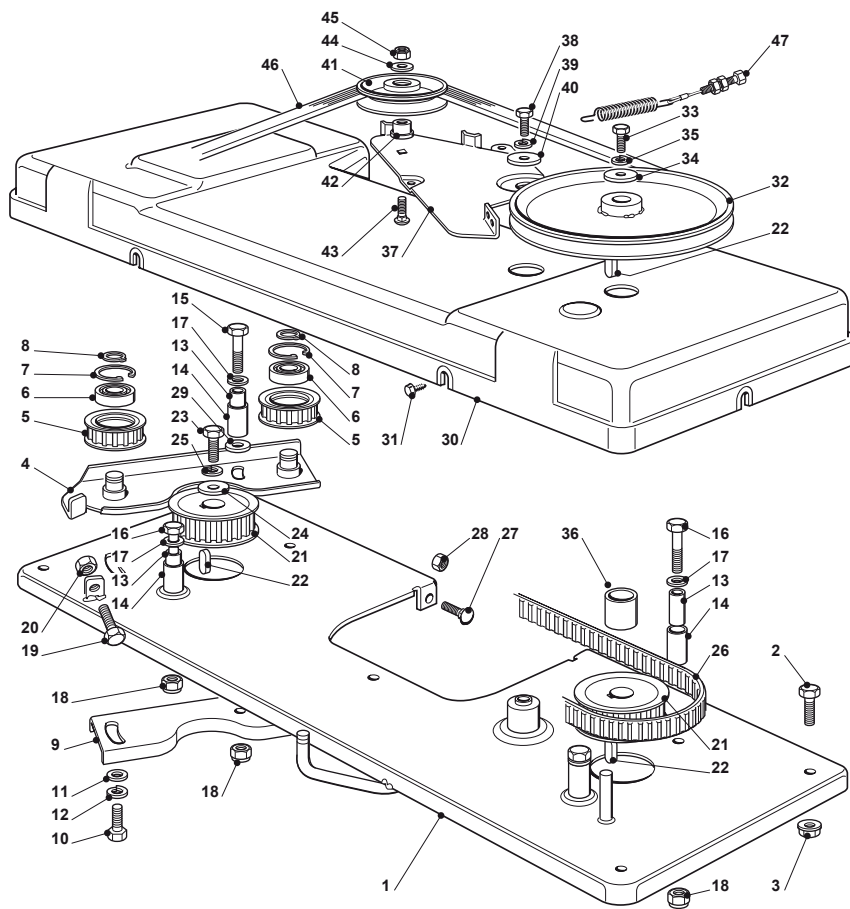

Fig.	Q.ty	Part No	Description	Notes
1	1	325785137/1	Support	
2	4	112791011/0	Screw	
3	4	112292102/0	Nut	
4	1	325735521/0	Sector	
5	2	112793102/0	Screw	
6	2	112293201/0	Nut	
7	1	382000551/0	Axle	
8	2	122034523/0	Bushing	
9	1	125160025/0	Spacer	
10	1	322672153/0	Antifriction Washer	
11	1	382318241/0	Lever	
12	1	125033002/1	Rod	
13	1	125394504/1	Knob	
14	1	125605000/1	Button	
15	2	112620206/0	Pin	
16	1	325470901/1	Dog	
17	1	125510011/0	Pin	
18	1	112604899/0	Crown Fastener	
19	1	125430208/0	Spring	
20	1	325033077/0	Rod	
21	1	125510117/0	Pin	
22	1	325670011/0	Antifriction Washer	
23	7	112436050/0	Plate	
24	1	125430218/1	Spring	

# TH4S 122 HYDRO

Ride-on HEP 102-122 Cutting Plate Lifting

Issue 11 - 2015

Fig.	Q.ty	Part No	Description	Notes
60	2	125510070/0	Pin	
61	2	112523090/0	Washer	
62	2	124487998/0	Cotter Pin	
63	1	125510117/0	Pin	
64	1	125510048/1	Pin	
65	2	325670011/0	Antifriction Washer	
66	2	112436050/0	Plate	
67	2	112521350/0	Washer	