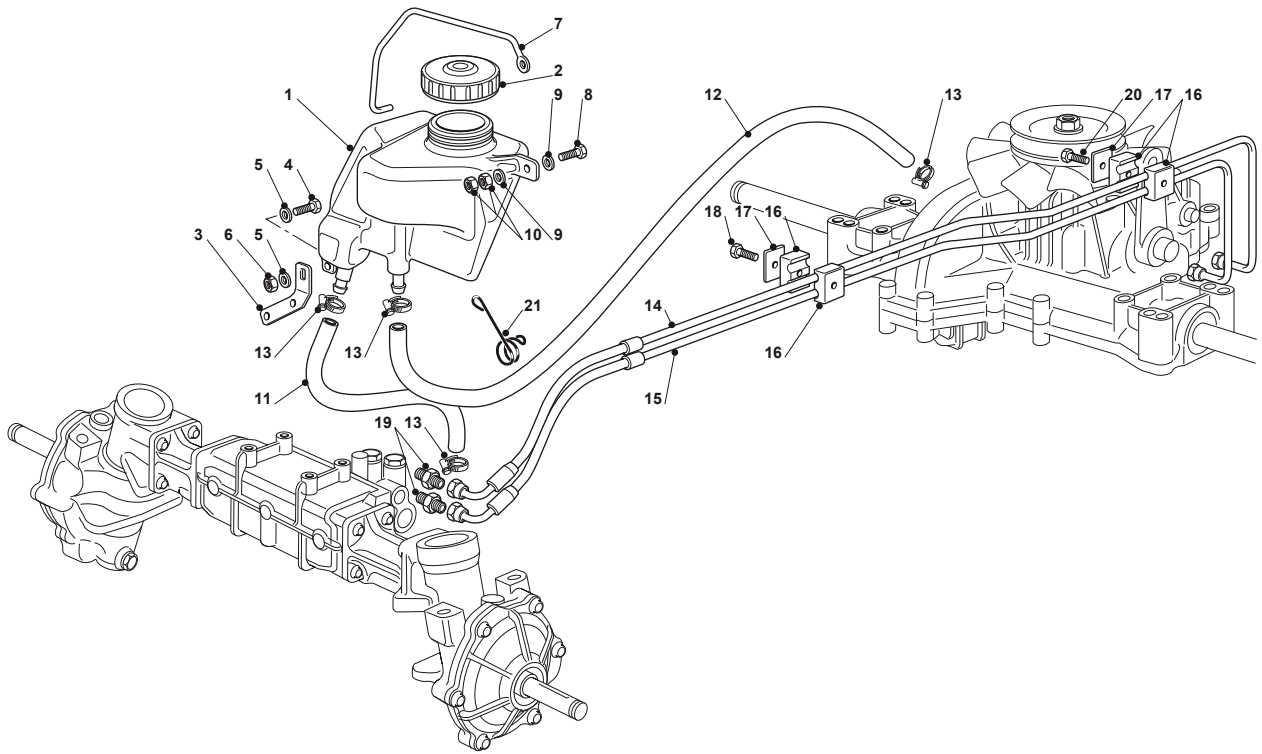

Fig.	Q.ty	Part No	Description	Notes
1	1	325869057/0	Connecting Tube	
2	2	118375051/1	Fair Led	
3	1	125430239/1	Spring	
4	1	112790781/0	Screw	
5	1	112292102/0	Nut	
6	1	125598050/0	Oil Discharge Extension	
7	1	118737849/0	Plug	
8	1	1134-5827-01	Oil Drain Assy	
9	4	125510028/1	Pin	
10	1	112540260/0	Grower	
11	4	112154210/0	Nut	
12	1	112691200/0	Screw	
13	2	112523060/0	Washer	
14	1	112293200/0	Nut	
21	1	182750009/0	Muffler	
22	2	112793301/0	Screw	
23	2	112540260/0	Grower	
24	1	118738234/0	Exhaust Right Tube	
25	1	118738235/0	Exhaust Left Tube	
26	4	112293201/0	Nut	
31	1	382598043/1	Guard	
32	2	112791011/0	Screw	
33	2	112292102/0	Nut	
41	1	325735125/2	Tank	
42	1	325795003/0	Fuel Cap	
43	2	112788910/0	Screw	
44	2	112500092/0	Rivet	
45	1	125290002/0	Fuel Level Indicator	
46	1	325600086/0	Tank Guard	
51	1	182000220/0	Accelerator	
52	1	325592000/0	Knob	
53	1	112726388/0	Screw	
54	1	112290800/0	Nut	
55	2	125943012/0	Screw	
58	1	125090007/0	Choke Control	
59	1	114360716/0	Label	
61	1	133567000/0	Relay	
62	2	112791500/0	Screw	
63	2	112521330/0	Washer	
64	2	112521330/0	Washer	
65	2	112582100/0	Grower	
66	2	112292100/0	Nut	

# TH4S 122 HYDRO

Ride-on HEP 102-122 Transmission Ass.Y

Issue 11 - 2015

Fig.	Q.ty	Part No	Description	Notes
56	3	112604896/0	Crown Fastener	
57	1	124487997/0	Cotter Pin	
58	1	114363696/0	Label	
71	2	182000602/0	Rimm	
72	2	125950000/0	Valve	
73	2	125590013/0	Tyre	
74	2	325670025/0	Washer	
75	4	112521410/0	Washer	
76	2	125160023/0	Spacer	
77	2	125670005/1	Washer	
78	2	112001010/0	Benzing Ring	