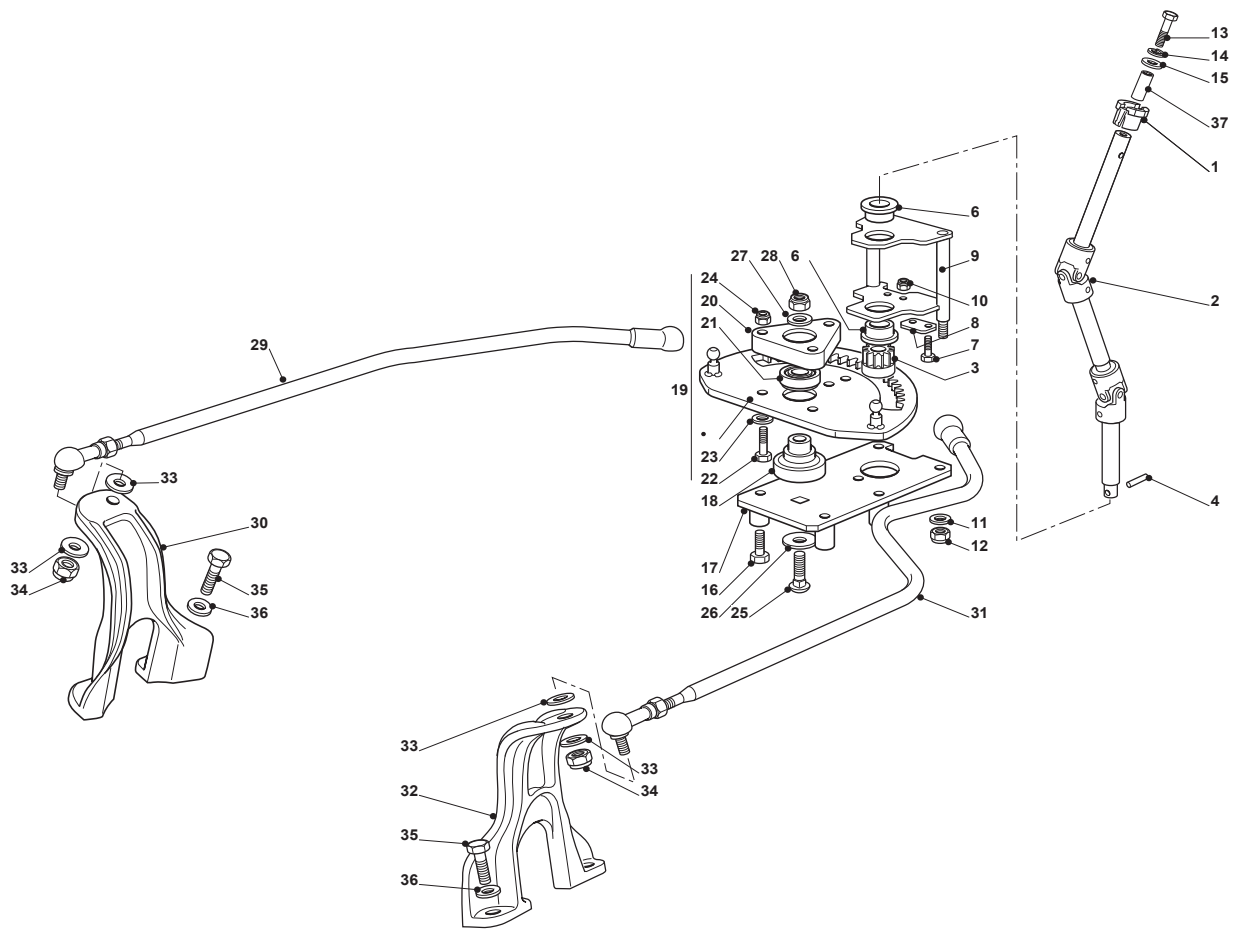

Fig.	Q.ty	Part No	Description	Notes
1	2	325038004/0	Bushing	
2	1	382543052/0	Steering Column	
2	1	382543053/0	Steering Column	
3	1	125570006/1	Pinion	
4	1	112622650/0	Dowel pin	
6	2	325038004/0	Bushing	
7	2	112788910/0	Screw	
8	1	325487000/0	Plate	
9	1	382785209/0	Support	
10	2	112154330/0	Nut	
11	2	112521360/0	Washer	
12	2	112156602/0	Nut	
13	1	112691800/0	Screw	
14	1	112583500/0	Grower	
15	1	112523060/0	Washer	
16	4	112735108/1	Screw	
17	1	382785207/0	Support	
18	1	125040641/0	Support	
19	1	382735523/0	Steering Sector	
20	1	325774453/0	Clamp	
21	1	119216047/0	Bearing	
22	3	112691100/0	Screw	
23	3	112523060/0	Washer	
24	3	112155000/0	Nut	
25	1	112819600/0	Screw	
26	1	112521395/0	Washer	
27	1	112521370/0	Washer	
28	1	112156603/0	Nut	
29	1	382000622/0	Steering Rod	
30	1	325774491/1	Bracket	
31	1	382000624/0	Steering Rod	
32	1	325774393/0	Bracket	
33	4	112522050/0	Washer	
34	2	112155700/0	Nut	
35	4	112760585/0	Screw	
36	4	112521370/0	Washer	
37	1	125160063/0	Spacer